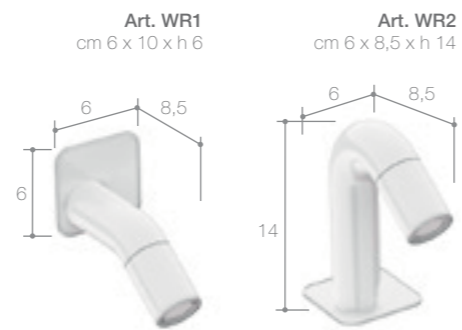

10 ANNI
1962-2012

IBAGNAMANI
RUBINETTI CON VITONE CERAMICO PER ACQUA FREDDA O PREMISCELATA
TAPS FOR COLD OR PREMIXED WATER WITH CERAMIC VALVE
Falper Design + Salvatore Indriolo

372

Materiali e finiture
Materials and finishings