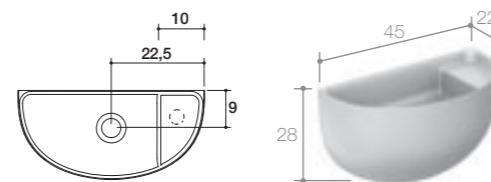

Materiali e finiture
Materials and finishings

Ceramilux
Opaco Iroko
Matt Ceramilux Iroko

Lavamani completo di piletta ribassata e sifone flessibile.
Hand basin complete with lowered drain and flexible trap.