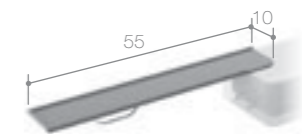

Lavamani completo di piletta ribassata e con fondo aperto per installazione con scarichi preesistenti.
Hand basin complete with lowered drain and with an open bottom for installation with existing drains.

Art. WL6
Mensola / Shelf cm 55 x 10 x h 1
Porta rotolo / Roll holder cm 15,5 x 8 x h 10