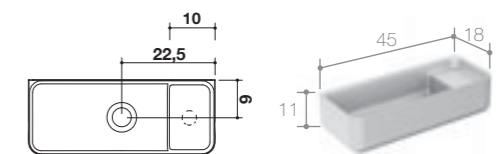

Art. WL6
Mensola / Shelf cm 55 x 10 x h 1
Porta rotolo / Roll holder cm 15,5 x 8 x h 10

Art. WL2
cm 45 x 18 x h 30

MINI BAULETTO
 LAVAMANI A PARETE IN CERAMILUX OPACO
 WALL MOUNTED WASH-HAND BASIN IN MATT CERAMILUX
 Falper Design + Salvatore Indriolo

Materiali e finiture
 Materials and finishings

Ceramilux
 Opaco
 Matt Ceramilux

Art. WL5
 Mensola / Shelf cm 55 x 10 x h 1
 Portasalviette / Towelrail cm 40 x 8 x 6,5

Art. WL3
 cm 45 x 18 x h 11

10 ANNI
1962-2012