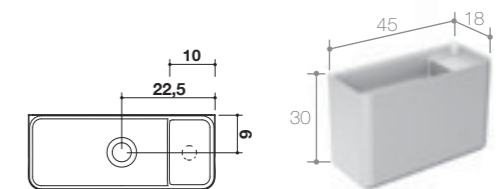

Lavamani completo di piletta ribassata e sifone flessibile.
Hand basin complete with lowered drain and flexible trap.

Art. WL5
Mensola / Shelf cm 55 x 10 x h 1
Portasalviette / Towelrail cm 40 x 8 x 6,5

Art. WL1
cm 45 x 22 x h 28

BAULETTO
LAVAMANI A PARETE IN CERAMILUX OPACO
WALL MOUNTED WASH-HAND BASIN IN MATT CERAMILUX
Falper Design + Salvatore Indriolo

Materiali e finiture
Materials and finishings

Ceramilux
Opaco Iroko
Matt Ceramilux Iroko

Lavamani completo di piletta ribassata e con fondo aperto per installazione con scarichi preesistenti.
Hand basin complete with lowered drain and with an open bottom for installation with existing drains.

Art. WL6
Mensola / Shelf cm 55 x 10 x h 1
Porta rotolo / Roll holder cm 15,5 x 8 x h 10

Art. WL2
cm 45 x 18 x h 30

MINI BAULETTO
 LAVAMANI A PARETE IN CERAMILUX OPACO
 WALL MOUNTED WASH-HAND BASIN IN MATT CERAMILUX
 Falper Design + Salvatore Indriolo