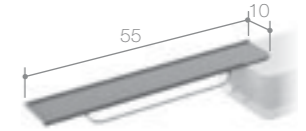

Lavamani completo di piletta ribassata e con fondo aperto per installazione con scarichi preesistenti.
Hand basin complete with lowered drain and with an open bottom for installation with existing drains.

Art. WL6
Mensola / Shelf cm 55 x 10 x h 1
Porta rotolo / Roll holder cm 15,5 x 8 x h 10

Art. WL2
cm 45 x 18 x h 30

MINI BAULETTO
 LAVAMANI A PARETE IN CERAMILUX OPACO
 WALL MOUNTED WASH-HAND BASIN IN MATT CERAMILUX
 Falper Design + Salvatore Indriolo

Materiali e finiture
 Materials and finishings

Ceramilux
 Opaco
 Matt Ceramilux

Art. WL5
 Mensola / Shelf cm 55 x 10 x h 1
 Portasalviette / Towelrail cm 40 x 8 x 6,5

Art. WL3
 cm 45 x 18 x h 11

10 ANNI
1962-2012