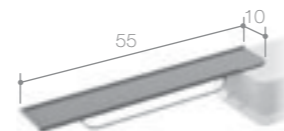

BOWLLINO
LAVAMANI A PARETE IN CERAMILUX OPACO
WALL MOUNTED WASH-HAND BASIN IN MATT CERAMILUX
Falper Design + Salvatore Indriolo

Materiali e finiture
Materials and finishings

Ceramilux
Opaco Iroko
Matt Ceramilux Iroko

Lavamani completo di piletta ribassata e sifone flessibile.
Hand basin complete with lowered drain and flexible trap.

Art. WL5
Mensola / Shelf cm 55 x 10 x h 1
Portasalviette / Towelrail cm 40 x 8 x 6,5