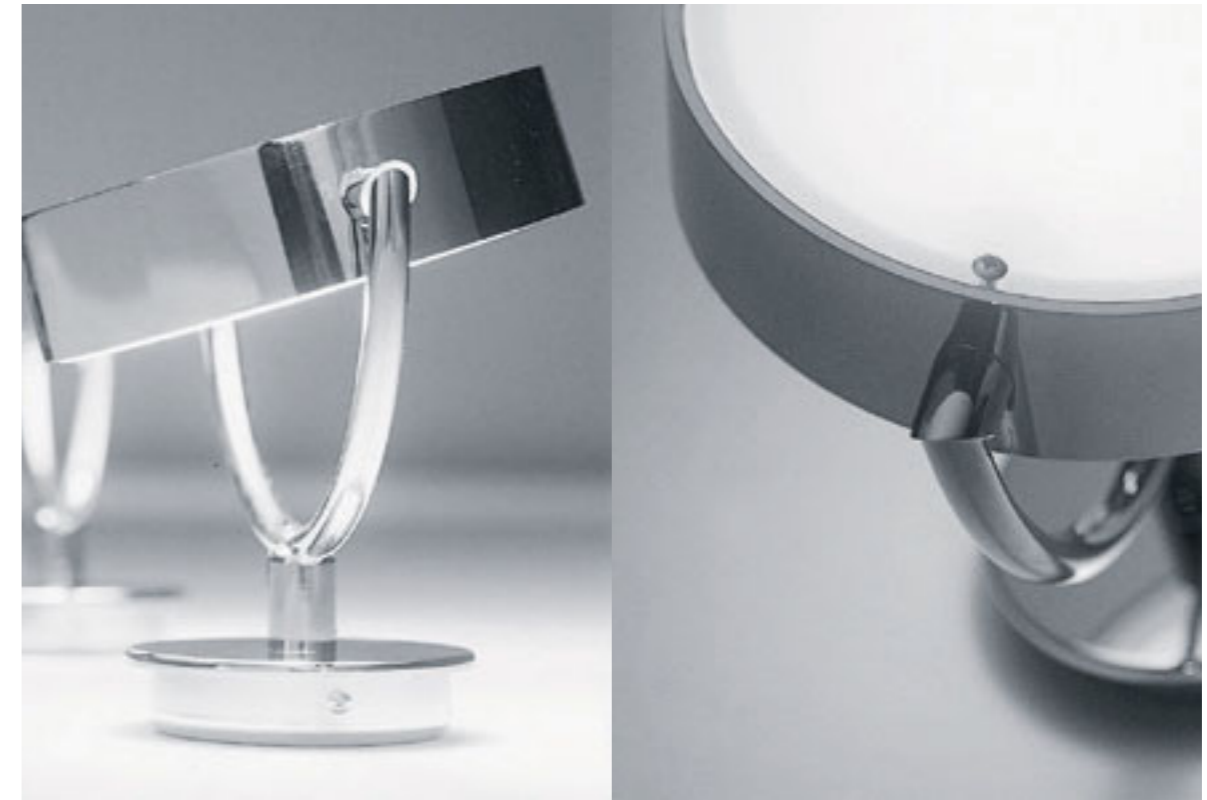

ILLUMINAZIONE / LIGHTING

IP40

FARETTO ALOGENO A PARETE
HALOGEN SPOT FOR WALL

Materiali e finiture
Materials and finishings

Art. 529
cm 7 x 11 x h 9,5
(230v / 60w)

IP40

FARETTO ALOGENO DIRETTO
DIRECT HALOGEN SPOT

Materiali e finiture
Materials and finishings

Art. 532
cm 19 x 20,5
(230v / 100w)

IP40 Ⓢ Ⓝ Ⓜ

SABRINA
LAMPADA A MURO/SOFFITTO
WALL/CEILING LAMP
Design Studio Pepe per Falper

IP40 Ⓢ Ⓝ Ⓜ

SABRINA
LAMPADA DA TERRA/APPOGGIO
FLOOR/DESK LAMP
Design Studio Pepe per Falper