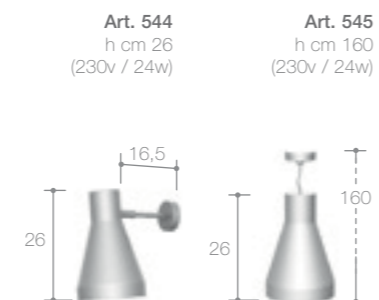

IP40 Ⓢ Ⓝ Ⓜ

Materiali e finiture
Materials and finishings