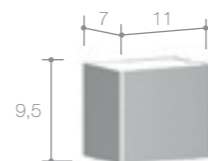

ILLUMINAZIONE / LIGHTING

IP40

FARETTO ALOGENO A PARETE
HALOGEN SPOT FOR WALL

Materiali e finiture
Materials and finishings

Art. 529
cm 7 x 11 x h 9,5
(230v / 60w)

IP40

FARETTO ALOGENO DIRETTO
DIRECT HALOGEN SPOT

Art. 530
Ø cm 30
(230v / 150w)

Art. 531
Ø cm 30
(230v / 150w)

Art. 535
cm 23 x 15 x h 160
(230v / 60w)

Art. 536
cm 23 x 15 x h 100
(230v / 60w)