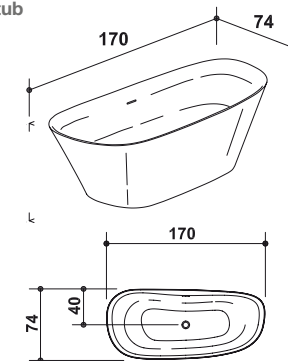

cm 75 ÷ 180 x 18 x h 63

Specchio contenitore in legno con mensola interna in acciaio
Mirror with case with internal stainless steel shelf

cm 75 ÷ 180 x 18 x h 63

Specchio con profili in acciaio e illuminazione led
Mirror with stainless steel frame and led lights

cm 75 ÷ 180 x 18 x h 63

Kit illuminazione led per specchio
Led lights kit for mirror

Lavabo da appoggio in Ceramilux
Above-mounted washbasin in Ceramilux

cm 64 x 48 x h 38

**Lavabo freestanding
in Ceramilux**
 Freestanding
 washbasin in Ceramilux
 cm 64 x 48 x h 86

**Vasca da semincasso
in Ceramilux**
 Semi built-in bathtub
 in Ceramilux
 cm 168 x 75 x h 53

**Modulo per vasca da semi incasso
completo di supporti / staffe a muro**
 Semi-built-in bathtub module
 completed of fixing brackets.
 cm 180 x 90 x h 25
 cm 200 x 90 x h 25

**Vasca freestanding
in Ceramilux**
 Freestanding bathtub
 in Ceramilux
 cm 170 x 74 x h 53

**Piatto doccia
in Ceramilux**
 Shower tray in
 Ceramilux steel shelf
 cm 120 ÷ 250 x 80 x h 5
 cm 120 ÷ 250 x 90 x h 5