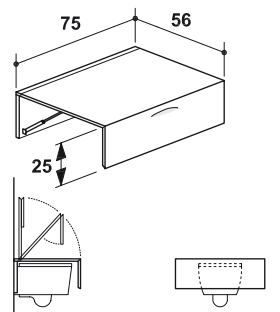

falper
my ITALIAN BATHROOM

via Veneto 7/9 · Ozzano Emilia (BO)
tel. +39 051 799319 · fax +39 051 796495
www.falper.it · info@falper.it

Modulo 1 cassetto
Unit with one drawer

 cm 80 x 56 x h 25
 cm 90 x 56 x h 25
 cm 100 x 56 x h 25
 cm 120 x 56 x h 25

Modulo 1 cassetto per lavabo da appoggio
One drawer unit with basin opening

 cm 80 x 56 x 25
 cm 90 x 56 x 25
 cm 100 x 56 x 25
 cm 120 x 56 x 25

Modulo 1 cassetto per interno doccia
Unit with one drawer for shower

 cm 78 x 56 x 25
 cm 88 x 56 x 25

Modulo 1 cassetto lato sanitari
Unit with one drawer sanitary side

 cm 25 x 56 x h 25
 cm 30 x 56 x h 25

Copertura per sanitari
Sanitary cover

cm 75 x 56 x h 25

Kit illuminazione led per modulo
Led lights kit for unit

cm 75 ÷ 180 x 18 x h 63

Specchio contenitore in legno con mensola interna in acciaio
Mirror with case with internal stainless steel shelf

cm 75 ÷ 180 x 18 x h 63

Specchio con profili in acciaio e illuminazione led
Mirror with stainless steel frame and led lights