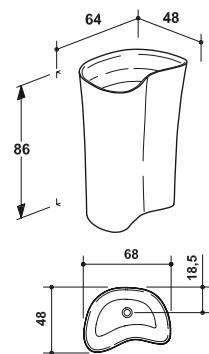

 cm 93 x 48 x h 46,5
 cm 123 x 48 x h 46,5
 cm 153 x 48 x h 46,5
 cm 183 x 48 x h 46,5

Copertura per sanitari
Sanitary cover

cm 150 x 56 x h 25

Specchio contenitore con profili in acciaio e illuminazione led
Mirror with case complete with stainless steel frame and led lights

cm 75 ÷ 180 x 18 x h 63

Specchio contenitore in legno con mensola interna in acciaio
Mirror with case with internal stainless steel shelf

cm 75 ÷ 180 x 18 x h 63

Specchio con profili in acciaio e illuminazione led
Mirror with stainless steel frame and led lights

cm 75 ÷ 180 x 18 x h 63

Kit illuminazione led per specchio
Led lights kit for mirror

Lavabo da appoggio in Ceramilux
Above-mounted washbasin in Ceramilux

cm 64 x 48 x h 38

**Lavabo freestanding
in Ceramilux**
 Freestanding
 washbasin in Ceramilux
 cm 64 x 48 x h 86

**Vasca da semincasso
in Ceramilux**
 Semi built-in bathtub
 in Ceramilux
 cm 168 x 75 x h 53

**Modulo per vasca da semi incasso
completo di supporti / staffe a muro**
 Semi-built-in bathtub module
 completed of fixing brackets.
 cm 180 x 90 x h 25
 cm 200 x 90 x h 25