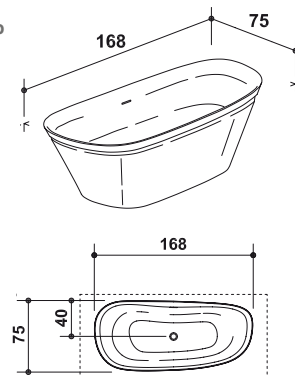

 cm 93 x 48 x h 46,5
 cm 123 x 48 x h 46,5
 cm 153 x 48 x h 46,5
 cm 183 x 48 x h 46,5

Copertura per sanitari
Sanitary cover

cm 150 x 56 x h 25

Specchio contenitore con profili in acciaio e illuminazione led
Mirror with case complete with stainless steel frame and led lights

cm 75 ÷ 180 x 18 x h 63

Specchio contenitore in legno con mensola interna in acciaio
Mirror with case with internal stainless steel shelf

cm 75 ÷ 180 x 18 x h 63

Specchio con profili in acciaio e illuminazione led
Mirror with stainless steel frame and led lights

cm 75 ÷ 180 x 18 x h 63

Kit illuminazione led per specchio
Led lights kit for mirror

Lavabo da appoggio in Ceramilux
Above-mounted washbasin in Ceramilux

cm 64 x 48 x h 38

**Lavabo freestanding
in Ceramilux**
 Freestanding
 washbasin in Ceramilux
 cm 64 x 48 x h 86

**Vasca da semincasso
in Ceramilux**
 Semi built-in bathtub
 in Ceramilux
 cm 168 x 75 x h 53

**Modulo per vasca da semi incasso
completo di supporti / staffe a muro**
 Semi-built-in bathtub module
 completed of fixing brackets.
 cm 180 x 90 x h 25
 cm 200 x 90 x h 25