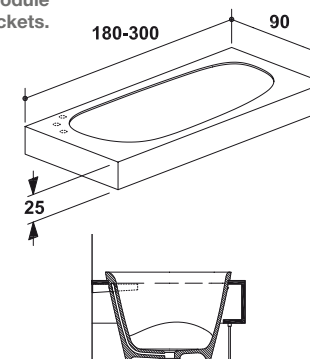

cm 75 ÷ 180 x 18 x h 63

Specchio contenitore in legno con mensola interna in acciaio
Mirror with case with internal stainless steel shelf

cm 75 ÷ 180 x 18 x h 63

Specchio con profili in acciaio e illuminazione led
Mirror with stainless steel frame and led lights

cm 75 ÷ 180 x 18 x h 63

Kit illuminazione led per specchio
Led lights kit for mirror

Lavabo da appoggio in Ceramilux
Above-mounted washbasin in Ceramilux

cm 64 x 48 x h 38

**Lavabo freestanding
in Ceramilux**
 Freestanding
 washbasin in Ceramilux
 cm 64 x 48 x h 86

**Vasca da semincasso
in Ceramilux**
 Semi built-in bathtub
 in Ceramilux
 cm 168 x 75 x h 53

**Modulo per vasca da semi incasso
completo di supporti / staffe a muro**
 Semi-built-in bathtub module
 completed of fixing brackets.
 cm 180 x 90 x h 25
 cm 200 x 90 x h 25

**Vasca freestanding
in Ceramilux**
 Freestanding bathtub
 in Ceramilux
 cm 170 x 74 x h 53

**Piatto doccia
in Ceramilux**
 Shower tray in
 Ceramilux steel shelf
 cm 120 ÷ 250 x 80 x h 5
 cm 120 ÷ 250 x 90 x h 5