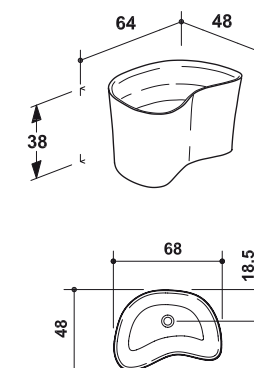

 cm 93 x 48 x h 46,5
 cm 123 x 48 x h 46,5
 cm 153 x 48 x h 46,5
 cm 183 x 48 x h 46,5

Copertura per sanitari
Sanitary cover

cm 150 x 56 x h 25

Specchio contenitore con profili in acciaio e illuminazione led
Mirror with case complete with stainless steel frame and led lights

cm 75 ÷ 180 x 18 x h 63

Specchio contenitore in legno con mensola interna in acciaio
Mirror with case with internal stainless steel shelf

cm 75 ÷ 180 x 18 x h 63

Specchio con profili in acciaio e illuminazione led
Mirror with stainless steel frame and led lights

cm 75 ÷ 180 x 18 x h 63

Kit illuminazione led per specchio
Led lights kit for mirror

Lavabo da appoggio in Ceramilux
Above-mounted washbasin in Ceramilux

cm 64 x 48 x h 38

**Lavabo freestanding
in Ceramilux**
 Freestanding
 washbasin in Ceramilux
 cm 64 x 48 x h 86

**Vasca da semincasso
in Ceramilux**
 Semi built-in bathtub
 in Ceramilux
 cm 168 x 75 x h 53

**Modulo per vasca da semi incasso
completo di supporti / staffe a muro**
 Semi-built-in bathtub module
 completed of fixing brackets.
 cm 180 x 90 x h 25
 cm 200 x 90 x h 25