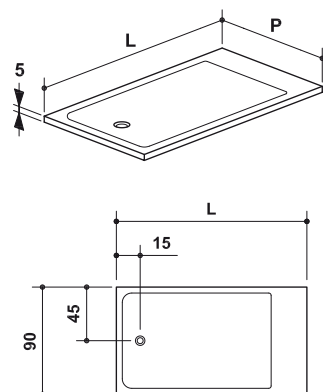

cm 75 ÷ 180 x 18 x h 63

Specchio contenitore in legno con mensola interna in acciaio
Mirror with case with internal stainless steel shelf

cm 75 ÷ 180 x 18 x h 63

Specchio con profili in acciaio e illuminazione led
Mirror with stainless steel frame and led lights

cm 75 ÷ 180 x 18 x h 63

Kit illuminazione led per specchio
Led lights kit for mirror

Lavabo da appoggio in Ceramilux
Above-mounted washbasin in Ceramilux

cm 64 x 48 x h 38

**Lavabo freestanding
in Ceramilux**
 Freestanding
 washbasin in Ceramilux
 cm 64 x 48 x h 86

**Vasca da semincasso
in Ceramilux**
 Semi built-in bathtub
 in Ceramilux
 cm 168 x 75 x h 53

**Modulo per vasca da semi incasso
completo di supporti / staffe a muro**
 Semi-built-in bathtub module
 completed of fixing brackets.
 cm 180 x 90 x h 25
 cm 200 x 90 x h 25

**Vasca freestanding
in Ceramilux**
 Freestanding bathtub
 in Ceramilux
 cm 170 x 74 x h 53

**Piatto doccia
in Ceramilux**
 Shower tray in
 Ceramilux steel shelf
 cm 120 ÷ 250 x 80 x h 5
 cm 120 ÷ 250 x 90 x h 5