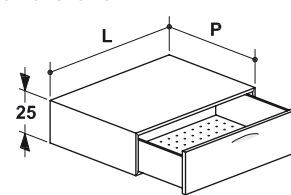

Modulo 1 cassetto per interno doccia

Unit with one drawer for shower

cm 78 x 56 x 25
cm 88 x 56 x 25