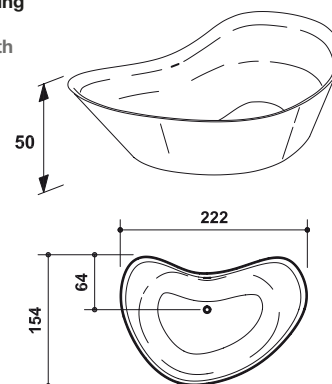

**Vasca king size freestanding
in Ceramilux**
King size freestanding bath
made in Ceramilux
cm 222 x 154 x 50