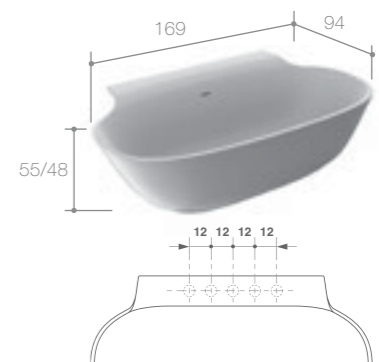

Melanzana
 Eggplant

Visone
 Mink

Art. D4S
 cm 169 x 94 x h 55/48

SCOOP
LAVABO FREESTANDING IN CRISTALPLANT BIOBASED
CRISTALPLANT BIOBASED FREESTANDING WASHBASIN

Design Michael Schmidt per Falper

Finiture
Finishings