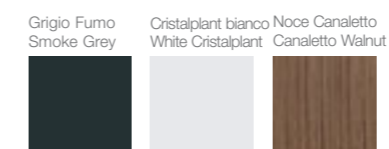

Composition with central built-in basin, furniture with drawer and side chest of drawers. Push handle and optional internal drawers in wood with sliding organizers. Picture: built-in basin mod. Soft in biobased Cristalplant, matt Smoke Grey furniture, wooden internal drawers, Canaletto Walnut finishing. Sizes cm 140 x 45 x h 45.

Informazioni dettagliate:
Detailed info:
Catalogo - catalogue
page 174
2015 Listino prezzi - price list:
page 309

LACCATI OPACHI / MATT PAINTED - Cat. 1
 LACCATI LUCIDI / GLOSSY PAINTED - Cat. 3

Bianco White	Canapa Hemp	Sabbia Sand	Pioggia Rain	Grigio Pavillon Pavillon Grey
Argilla Argil	Creta Clay	Fango Mud	Ferro Iron	Avio Aviation
Grigio Fumo Smoke Grey	Grafite Graphite	Visone Mink	Prussia Prussian	Nero Black
Prato Field	Verde Avocado Avocado Green	Oliva Olive	Azzurro Polvere Dust Blue	Alloro Laurier
Radicchio Chicory	Terra d'Egitto Egypt Land	Bordeaux Bordeaux	Melanzana Eggplant	Aria Air
Menta Mint	Cedro Cedar	Grigio Exclusive Exclusive Grey	 COLORE A CAMPIONE Collezione è realizzabile con colori lucidi e opachi a campione. / The collection can be realized with glossy or matt sample colors.	

174

LEGNO / WOOD - Cat 2

Rovere Naturale Spazzolato Natural Sanded Oak	Rovere Oak	Rovere Sbiancato Bleached oak	Rovere Sabbia Sand Oak	Canaletto Grigio Canaletto Grey
Noce Bruciato Burned Walnut	Noce Canaletto Canaletto Walnut	Rovere Grigio Grey Oak	Wengè Wengè	Wengè Silver Spazzolato Brushed Silver Wengè
Rovere Bianco White Oak	Ebano Ebony	Rovere Solid Skin Solid Skin Oak	Rovere Solid Skin. Finitura su multistrato di betulla con impiallacciatura in rovere naturale ad alto spessore, trattata ad olio e cera naturali. / Solid Skin Oak. Finishing on birch plywood with high-thickness natural oak veneers, treated with natural oil and wax.	