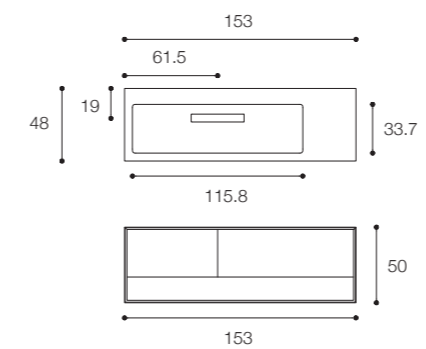

Shape Evo cabinet unit with double countertop side washbasin, top in Cristalplant Bio Active, drawers and groove handle. In the photo: double countertop washbasin mod. Handmade in Cristalplant Bio Active matt finish, White matte cabinet unit and Canaletto Walnut drawers. Dimensions 183 x 48 x h 33 cm.

Larghezza / Length (L)  
183 cm

Altezza / Height  
33 cm

Profondità / Depth  
48 cm

Listino prezzi / Price list — p. 263

Colori disponibili / Available colors — p. 208 - 211 ●

Mobile Shape Evo con lavabo integrato mod. Large, mobile a due cassetti con vano a giorno e maniglia a gola. In foto: top con lavabo integrato laterale in Cristalplant Bio Active mod. Large, mobile in legno finitura Noce Brown. Dimensioni cm 153 x 48 x h 50.

Shape Evo Furniture with Large built-in basin, unit with two drawers and open compartment, groove handle. Photo: top with Large built-in side basin in Cristalplant Bio Active, wooden unit in Walnut Brown finish, Dimensions cm 153 x 48 x h 50.

Larghezza / Length (L)

123 - 153 - 183 cm

Altezza / Height

50 cm

Profondità / Depth

48 cm

Listino prezzi / Price list — p. 265

● Colori disponibili / Available colors — p. 208 - 211