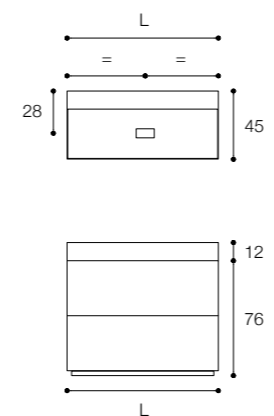

Pure unit measuring 160 x 45 x h 50 cm with double drawer with groove handle and pure washbasin in ceramilux 160 x 45 x h 12 cm. The finish of the unit is walnut brown.

Larghezza / Length (L)
100 - 120 - 140 - 160 cm

Pure 160 x 45 x h 50 cm unit with two drawers in matt white finish with Cristalplant top, groove handle and Fontana washbasin in ceramilux SSL measuring 58 x 37 x h 13 cm.

Larghezza / Length (L)
100 - 120 - 140 - 160 cm

Altezza / Height
50 cm

Profondità / Depth
45 cm

Listino prezzi / Price list — p. 106

● Colori disponibili / Available colors — p. 168 - 169

Mobile Pure a terra a due cassetti da cm 100 x 45 x h 76 in finitura rovere solid skin con lavabo D7H in Ceramilux SSL da 100 x 45 x h 12.

Pure floor unit with two 100 x 45 x h 76 cm drawers in solid skin oak with D7H washbasin in Ceramilux SSL measuring 100 x 45 x h12.

Larghezza / Length (L)
60 - 80 - 100 - 120 cm

Altezza / Height
76 cm

Profondità / Depth
45 cm