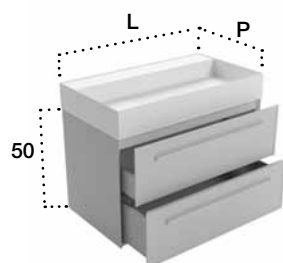

Art.	L	P
#V2B	80	45

Accessori compresi / Included accessories

Piletta / Waste Art. 54J	Copri piletta in finitura/ Drain cover in finish Ceramilux	Troppo pieno / Overflow No

Accessori suggeriti / suggested accessories

Sifone / Trap 673