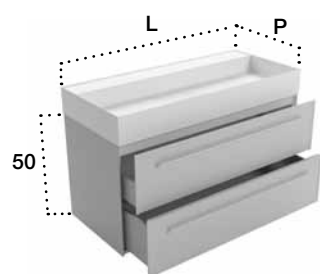

Art.	L	P
#V2C	100	45

Accessori compresi / Included accessories

Piletta / Waste Art. 54J	Copri piletta in finitura/ Drain cover in finish Ceramilux	Troppo pieno / Overflow No

Accessori suggeriti / suggested accessories

Sifone / Trap 673