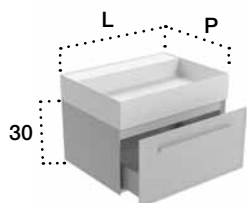

Art.	L	P
#V1A	60	45

Accessori compresi / Included accessories

Piletta / Waste Art. 54J	Copri piletta in finitura/ Drain cover in finish Ceramilux	Troppo pieno / Overflow No

Accessori suggeriti / suggested accessories

Sifone / Trap 673