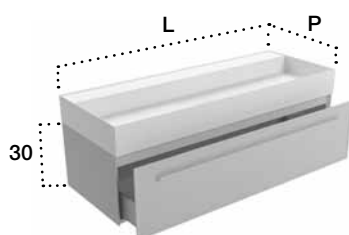

Art.	L	P
#V1D	120	45

Accessori compresi / Included accessories

Piletta / Waste Art. 54J	Copri piletta in finitura/ Drain cover in finish Ceramilux	Troppo pieno / Overflow No

Accessori suggeriti / suggested accessories

Sifone / Trap 673

Maniglia della stessa finitura del mobile / Handle in the same colour of the furniture / Handgriff in der selben Farbe des Unterschanke / Poignée en la même finition du meuble / Tirador del mismo acabado del mueble

STD

Optional lavabo D7H colorato in grigio pioggia / Optional basin D7H in rain grey / Zubehör Waschbecken D7H in Regengrau / Option vasque D7H en gris pluie / Optional lavabo D7H en acabado gris lluvia