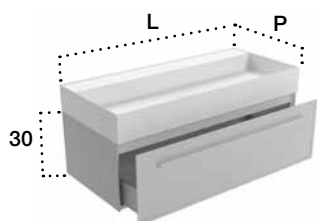

Art.	L	P
#V1C	100	45

Accessori compresi / Included accessories

Piletta / Waste Art. 54J	Copri piletta in finitura/ Drain cover in finish Ceramilux	Troppo pieno / Overflow No

Accessori suggeriti / suggested accessories

Sifone / Trap 673