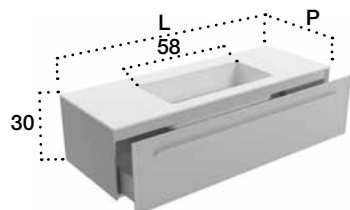

Art. L P
#V3D 120 45

Accessori compresi / Included accessories

Piletta / Waste Art. 66A	Copri piletta in finitura/ Drain cover in finish Cromo / Chrome	Troppo pieno / Overflow No

Accessori suggeriti / suggested accessories

Sifone / Trap 673