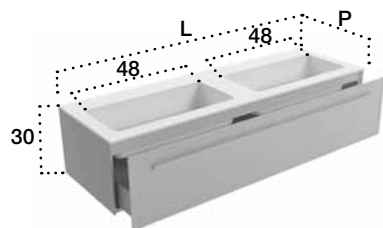

Art. L P
#V3E 140 45

Accessori compresi / Included accessories

Piletta / Waste Art. 66A	Copri piletta in finitura/ Drain cover in finish Cromo / Chrome	Troppo pieno / Overflow No

Accessori suggeriti / suggested accessories

Sifone / Trap 673

Maniglia della stessa finitura del mobile / Handle in the same colour of the furniture / Handgriff in der selben Farbe des Unterschanks / Poignée en la même finition du meuble / Tirador del mismo acabado del mueble

54L Copri piletta in Ceramilux / Ceramilux drain cover / Ablaufabdeckung aus Ceramilux / Cache bonde en Ceramilux / Cubre drenaje en Ceramilux