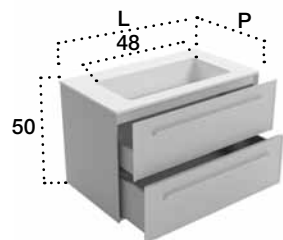

Art. L P
#V4A 80 45

Accessori compresi / Included accessories

Piletta / Waste Art. 66A	Copri piletta in finitura/ Drain cover in finish Cromo / Chrome	Troppo pieno / Overflow No

Accessori suggeriti / suggested accessories

Sifone / Trap 673