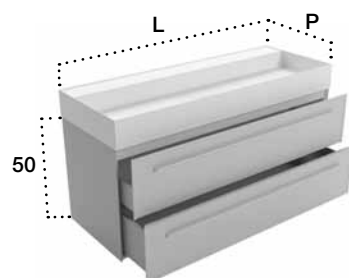

Art.	L	P
#V2D	120	45

Accessori compresi / Included accessories

Piletta / Waste Art. 54J	Copri piletta in finitura/ Drain cover in finish Ceramilux	Troppo pieno / Overflow No

Accessori suggeriti / suggested accessories

Sifone / Trap 673

Maniglia della stessa finitura del mobile / Handle in the same colour of the furniture / Handgriff in der selben Farbe des Unterschanke / Poignée en la même finition du meuble / Tirador del mismo acabado del mueble

STD

Optional lavabo D7H colorato in grigio pioggia / Optional basin D7H in rain grey / Zubehör Waschbecken D7H in Regengrau / Option vasque D7H en gris pluie / Optional lavabo D7H en acabado gris lluvia