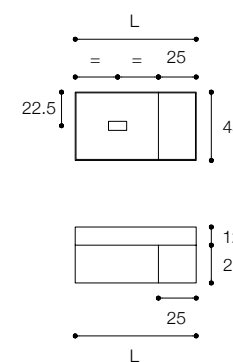

Only 80 cm for a beautiful cabinet with countertop washbasin. Ciotola 43 and top with drip edge, with ample drawer and open compartment. Circular mirror with backlighting diameter 45 cm

Larghezza / Length (L)  
80 - 100 - 120 - 140 cm

Representative of the many solutions with countertop washbasin and and drip edge top available in the collection, this composition is obtained with h 25 elements. Photo: washbasin ciotola 43, top sp 1, exclusive grey vanity unit with push opening and open compartment in solid skin oak. Measurements: cm 120 x 45 x h 25

Larghezza / Length (L)

120 - 140 cm

Altezza / Height

25 cm

Profondità / Depth

45 cm

Listino prezzi / Price list — p. 21

● Colori disponibili / Available colors — p. 86 - 87

Larghezza / Length (L)  
80 - 100 - 120 cm

Altezza / Height  
25 cm

Profondità / Depth  
45 cm

Listino prezzi / Price list — p. 18

● Colori disponibili / Available colors — p. 86 - 87

Lavabo rettangolare Quattro.Zero in finitura Pioggia su cassetto con apertura push finitura bianco Opaco e vano a giorno in noce Brown.  
Dimensioni in foto: mobile cm 80 x 45 x h 25.  
Lavabo cm 80 x 45 x h 12.