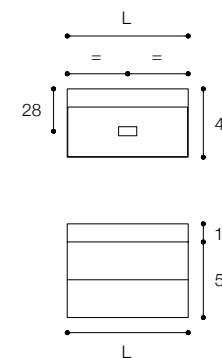

Unit in matt exclusive grey finish and side door in natural walnut, dimensions 80 X 45 x h 36 cm. Ciotola 43 washbasin and top in Ceramilux ssl with anti-drip edge.

Larghezza / Length (L)  
80 - 100 cm

Altezza / Height  
36 cm

Profondità / Depths  
45 cm

Listino prezzi / Price list — p. 38

● Colori disponibili / Available colors — p. 86 - 87

Composizione con base a due cassetti e lavabo in appoggio in Ceramilux Ssl. In foto: lavabo Quattro.Zero cm 80 x 45 x h 12 su base a due cassetti cm 80 x 45 x h 50.

Composition with two drawer unit and countertop washbasin in Ceramilux Ssl. Photo: washbasin Quattro.Zero cm 80 x 45 x h 12 on unit with two drawers cm 80 x 45 x h 50.

Larghezza / Length (L)  
60 - 80 - 100 - 120 cm