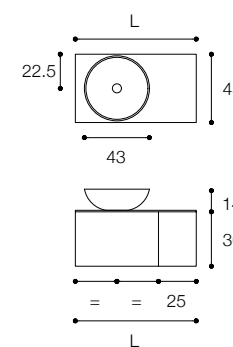

Unit with drawer and side open-front compartment,  
dimensions 120 X 45 x h 36 cm  
D7H washbasin in Ceramilux Ssl measuring 120 cm.  
Unit finished in matt white lacquer and walnut brown wood.

Larghezza / Length (L)  
80 - 100 - 120 cm

Unit with matt mink lacquered drawer and side door in wood with natural walnut finish, dimensions 120 x 45 x h 36 cm. D8J 120 x 45 x h 12 cm washbasin with 25 cm side shelf quattro.zero.

Larghezza / Length (L)  
80 - 100 - 120 cm

Altezza / Height  
36 cm

Profondità / Depth  
45 cm

Listino prezzi / Price list — p. 32

● Colori disponibili / Available colors — p. 86 - 87

Mobile da cm 80 x 45 x h 36 con cassetto in finitura grigio esclusiva opaco e anta laterale in legno noce naturale. Lavabo Ciotola 43 e top in Ceramilux ssl con profilo salvagoccia.

Unit in matt exclusive grey finish and side door in natural walnut, dimensions 80 X 45 x h 36 cm. Ciotola 43 washbasin and top in Ceramilux ssl with anti-drip edge.

Larghezza / Length (L)  
80 - 100 cm