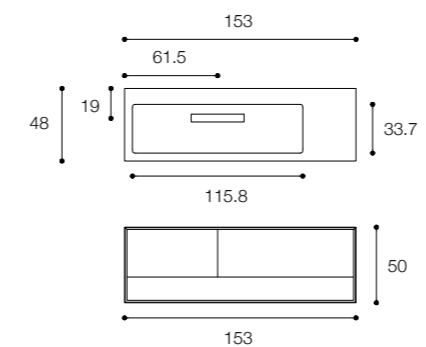

Shape Evo furniture with drawers and groove handle. In photo: furniture with Shape built-in washbasin in biobased Cristalplant, structure in matt white finish. Dimensions cm 183 x 48 x h 33.

Larghezza / Length (L)
93 - 123 - 153 - 183 cm

Altezza / Height
33 cm

Profondità / Depth
48 cm

Listino prezzi / Price list — p. 347 - 348

● Colori disponibili / Available colors — p. 250 - 251

Mobile Shape Evo con lavabo integrato mod. Large, mobile a cassetti con vano a giorno e maniglia a gola. In foto: top con lavabo integrato laterale in Cristalplant biobased mod. Large, mobile in legno finitura noce brown. Dimensioni cm 153 x 48 x h 50.

Shape Evo Furniture with Large built-in basin, unit with drawers and open compartment, groove handle. Photo: top with Large built-in side basin in Cristalplant biobased, wooden unit in walnut brown finish, Dimensions cm 153 x 48 x h 50.

Larghezza / Length (L)

123 - 153 - 183 cm

Altezza / Height

50 cm

Profondità / Depth

48 cm

Listino prezzi / Price list — p. 359 - 360

● Colori disponibili / Available colors — p. 250 - 251