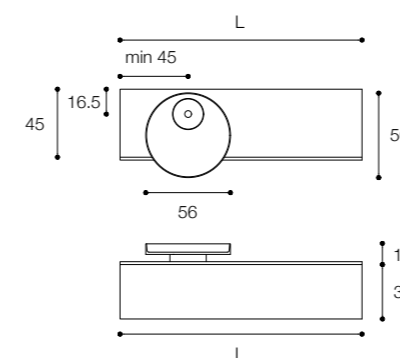

Larghezza / Length (L)

L 120 - 300 cm

L1 60 - 160 cm

Altezza / Height

36 cm

Profondità / Depth

45 cm

Listino prezzi / Price list — p. 424 - 425

Composition Eccentrico elements measuring cm 120 x 45 x H 36  
 composed by one drawer unit in glossy iron finish, handle in  
 brushed stainless steel, marble top in statuario and countertop  
 basin Eccentrico in mable nero Marquinia

Larghezza / Length (L)

60 - 160 cm

Altezza / Height

36 cm

Profondità / Depth

45 cm

Listino prezzi / Price list — p. 428 - 429

● Colori disponibili / Available colors — p. 326 - 327

Composizione Eccentrico elements da cm 80 x 45x H 36 composta da una cassettera in finitura bianco lucido, maniglia in acciaio titanio, top in marmo pietra grey

Composition Eccentrico elements measuring cm 80 x 45 x H 36 composed by one drawer unit in glossy white finish, handle in inox titanium and marble top in pietra grey.