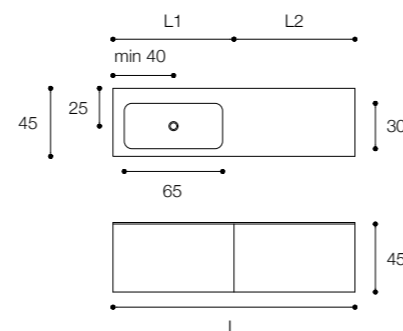

Composizione Viaveneto elements

Larghezza / Length (L)

L 140 - 300 cm

L1 80 - 160 cm

L2 60 - 160 cm

Altezza / Height (H)

30 - 45 - 60 cm

Profondità / Depth (P)

45 - 55 cm

Listino prezzi / Price list — p. 273

Colori disponibili / Available colors — p. 218 - 219 ●