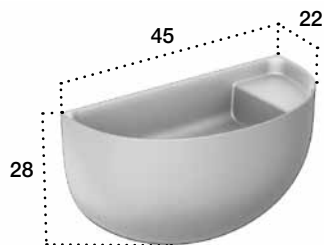

LAVAMANI | WASH-HAND BASINS | HANDWASCHBECKEN | LAVE-MAINS | LAVAMANOS

Design Falper + Salvatore Indriolo D

BOWLLINO LAVAMANI IN CERAMILUX SSL / BOWLLINO WASH-HAND BASINS IN CERAMILUX SSL / BOWLLINO HANDWASCHBECKEN AUS CERAMILUX SSL / BOWLLINO LAVE-MAINS EN CERAMILUX SSL / BOWLLINO LAVAMANOS EN CERAMILUX SSL