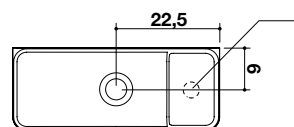

Foro rubinetto a richiesta
Hole drilling on request

Accessori compresi / Included accessories

Piletta / Waste	Copri piletta in finitura / Drain cover in finish	Troppo pieno / Overflow
Art. 66A	Cromo / Chrome	No

54L

Copri piletta in Ceramilux / Ceramilux drain cover / Ablaufabdeckung aus Ceramilux / Cache bonde en Ceramilux / Cubre drenaje en Ceramilux