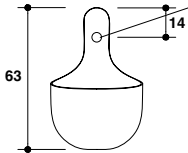

Foro rubinetto a richiesta
Hole drilling on request

Compreso
Free of charge

Accessori compresi / *Included accessories*

Piletta / Waste	Copri piletta in finitura / Drain cover in finish	Troppo pieno / Overflow	Sifone / Trap
Art. 66A	Cromo / <i>Chrome</i>	No	Incluso / <i>Included</i>