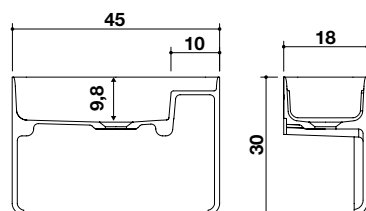

Foro rubinetto a richiesta
Hole drilling on request

Accessori compresi / Included accessories

Piletta / Waste	Copri piletta in finitura / Drain cover in finish	Troppo pieno / Overflow
Art. 66A	Cromo / Chrome	No

54L

Copri piletta in Ceramilux / Ceramilux drain cover / Ablaufabdeckung aus Ceramilux / Cache bonde en Ceramilux / Cubre drenaje en Ceramilux