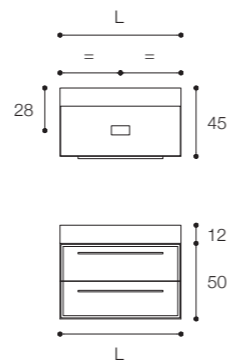

Composizione con base a due cassetti in finitura Grigio Piovra e lavabo D7H in appoggio in Cristalplant Bio Active.
Dimensioni cm 80 x 45 x h 50

Composition with two drawer unit and D7H countertop basin in Cristalplant Bio Active in Rain Grey finish.
Dimensions cm 80 x 45 x h 50.

Larghezza / Length (L)
60 - 80 - 100 - 120 cm

Altezza / Height
50 cm

Profondità / Depth
45 cm

Listino prezzi / Price list — p. 11

Colori disponibili / Available colors — p. 47