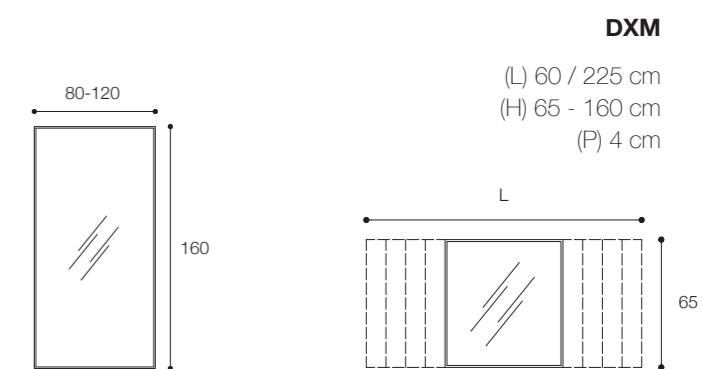

SPECCHI DESIGN FALPER

Specchi con cornice in Cristalplant Bio Active
Mirrors with Cristalplant Bio Active frame

● Colori / Colors — p. 224 Listino prezzi / Price list — p. 500