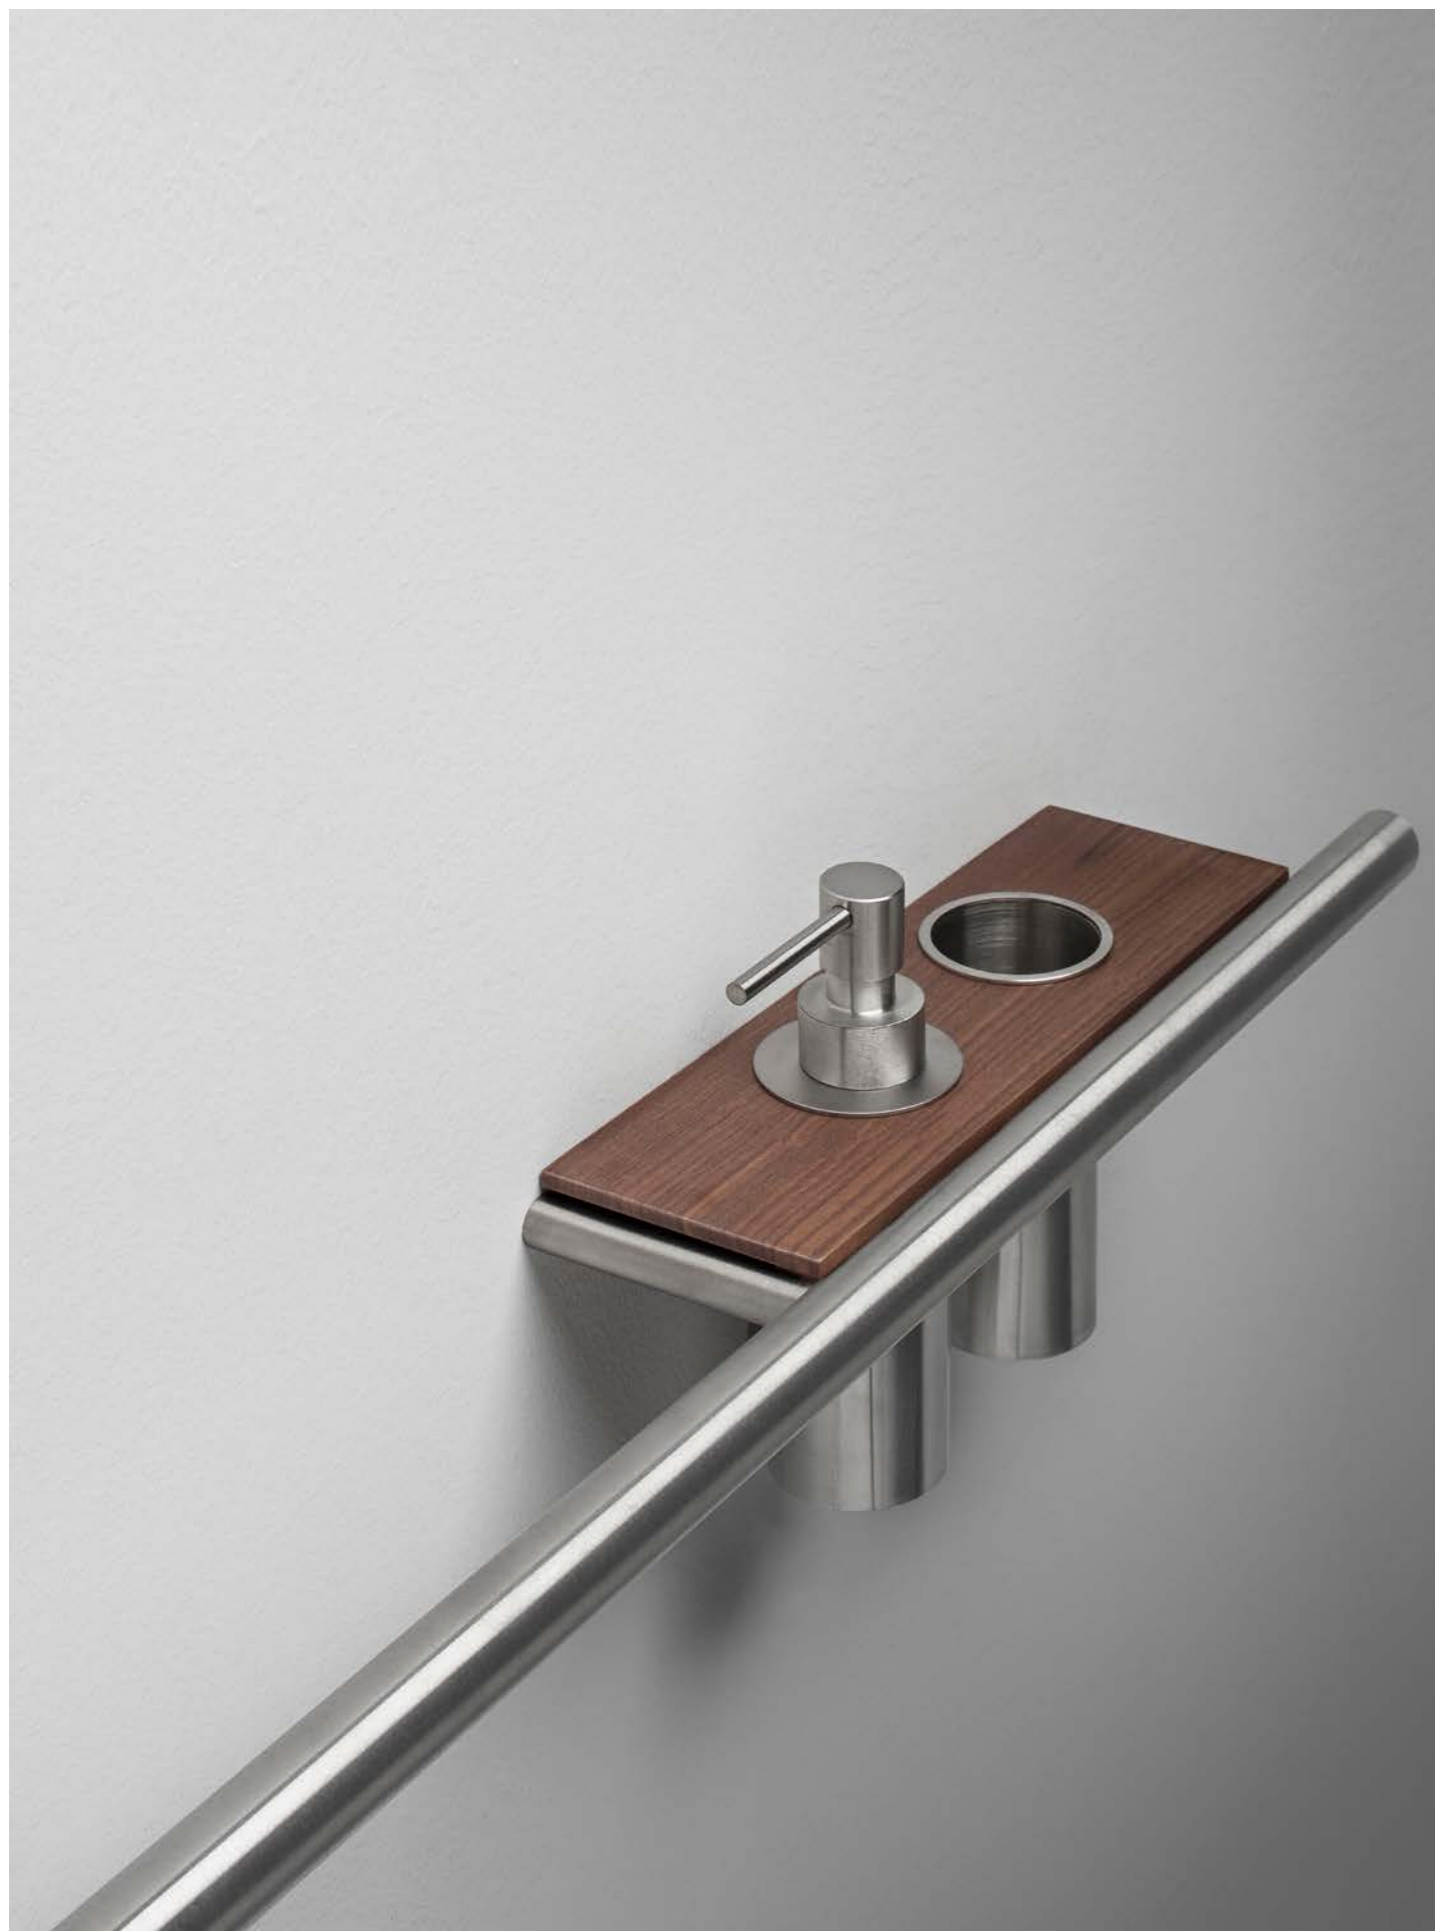

Porta salviette laterale a parete con forma tubolare in acciaio inox aisi 304, disponibile in finitura inox e inox/nero opaco. Con una larghezza di 60 cm, il porta salviette è disponibile sul lato destro o sinistro. Il prodotto può essere arricchito da mensola porta oggetti e dosatore - disponibile in noce o rovere massello - oppure da un ripiano semplice, realizzabile in noce, rovere massello o Cristalplant Biobased Active.

Wall-mounted side towel holder with tubular shape in AISI 304 stainless steel, available in stainless steel and stainless steel / matt black finish. With a width of 60cm, the towel holder is available on the right or left side. The product can be enriched with a shelf for objects available in walnut or solid oak and dispenser or with a simple shelf, available in walnut, solid oak or Cristalplant Biobased Active.

Larghezza / Length (L)
60 / 25 cm

Profondità / Depth
10,4 / 7,8 cm

● Colori disponibili / Available colors — p. 115