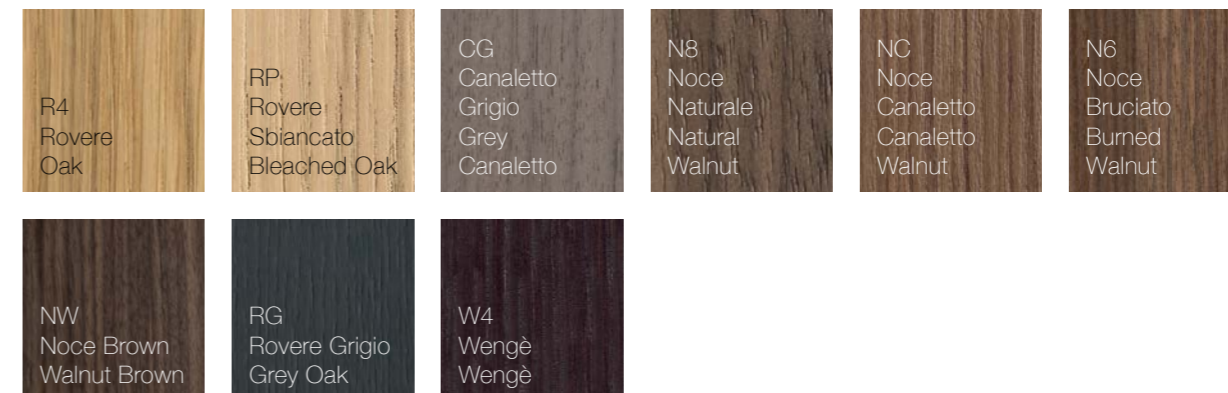

Finiture / Finishes

Acciaio inox AISI 304 / AISI 304 stainless steel

Finiture / Finishes

Cristalplant

Finiture / Finishes

Legni / Woods - Cat. 2