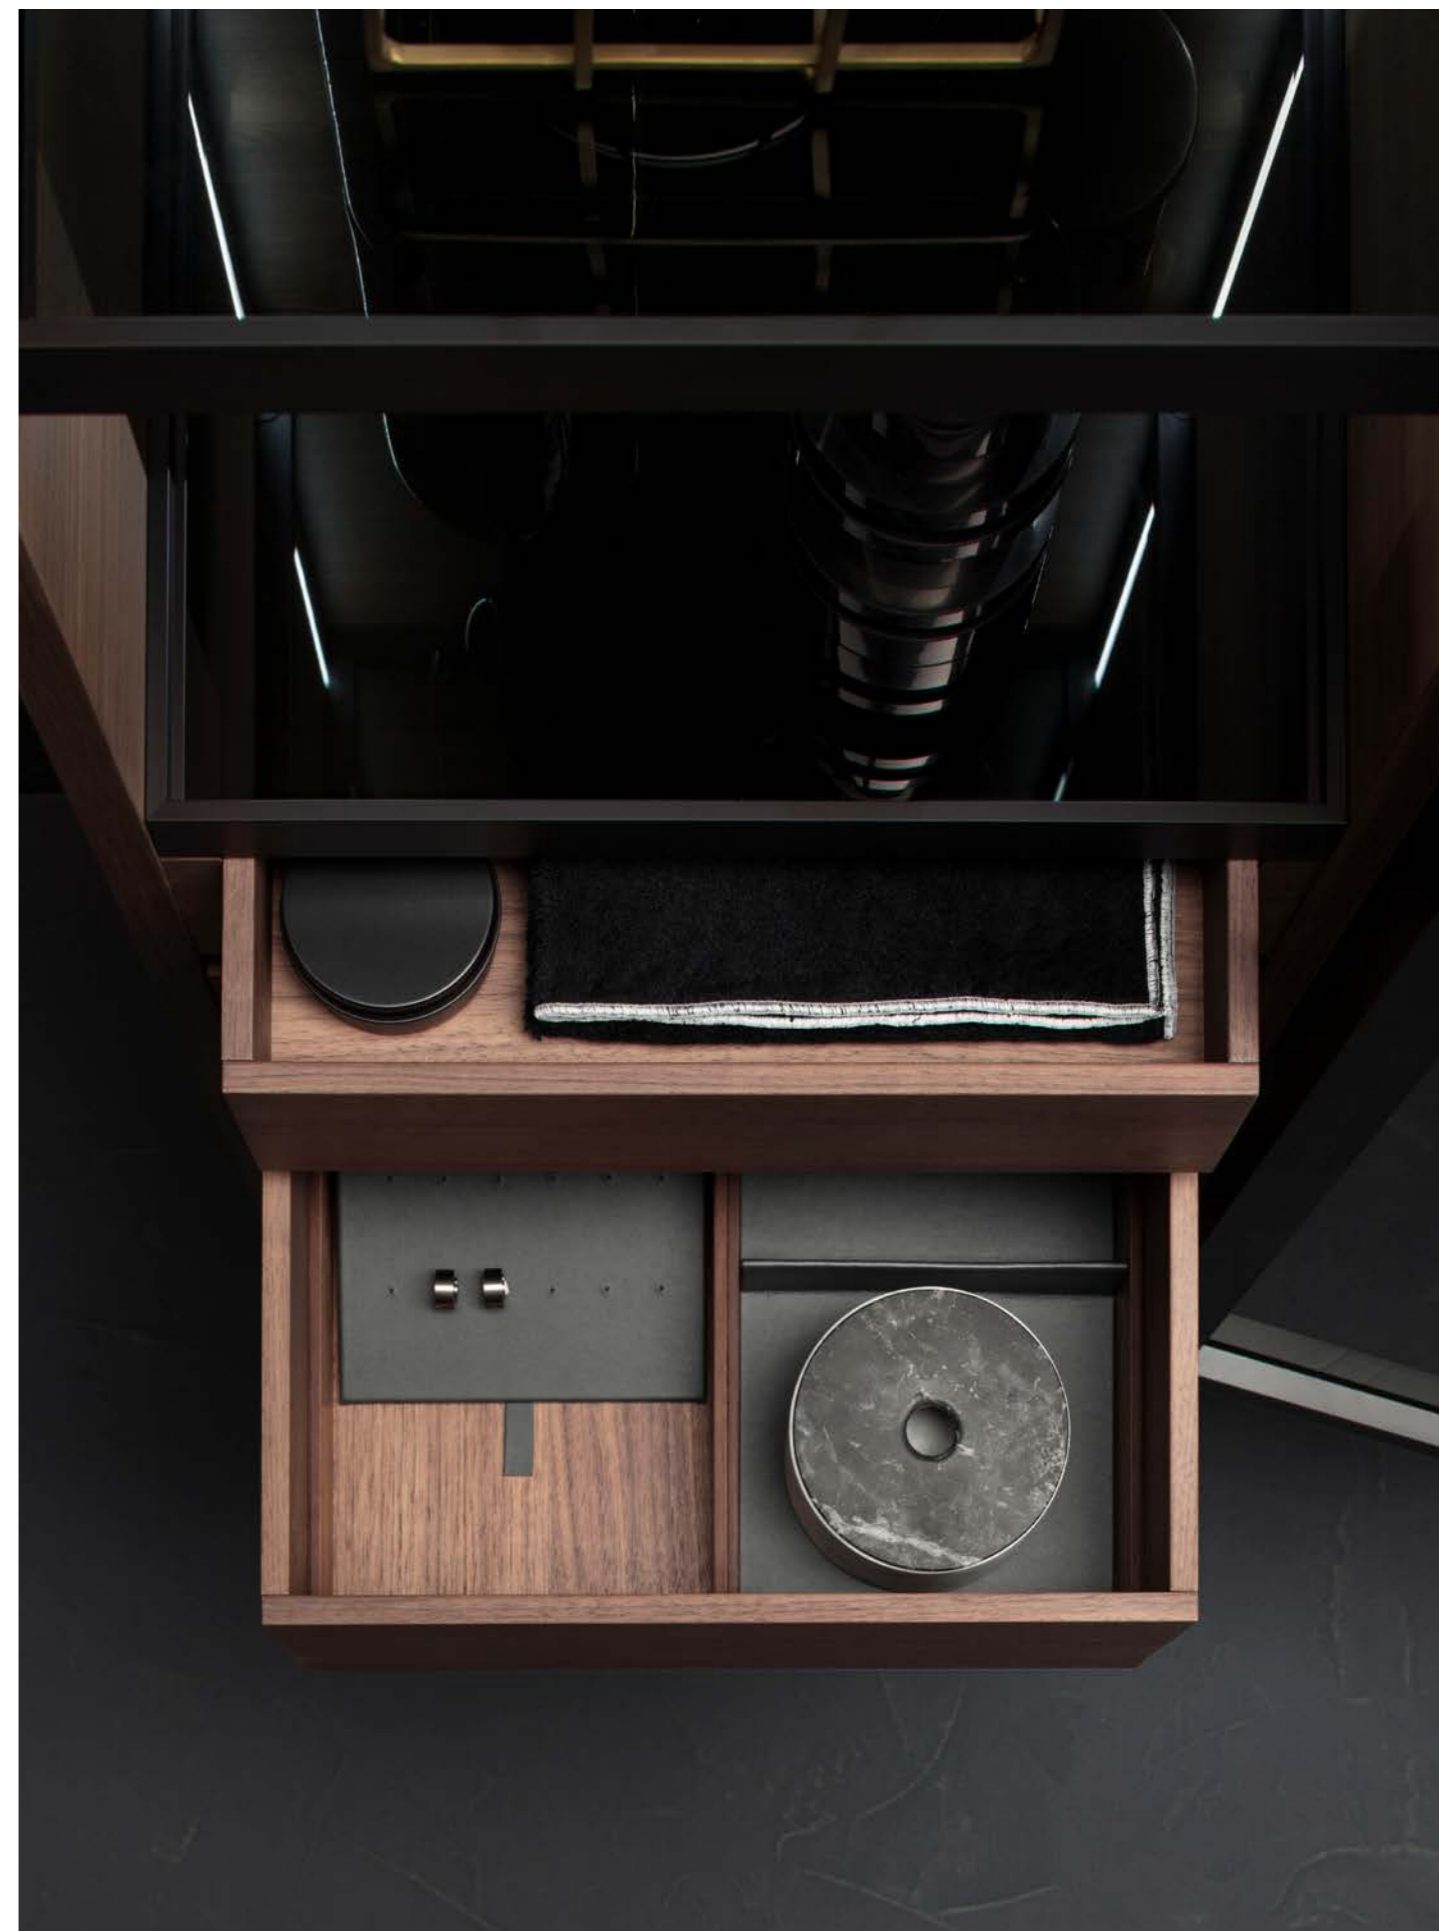

DIVISORI PER CASSETTI

FALPER DESIGN