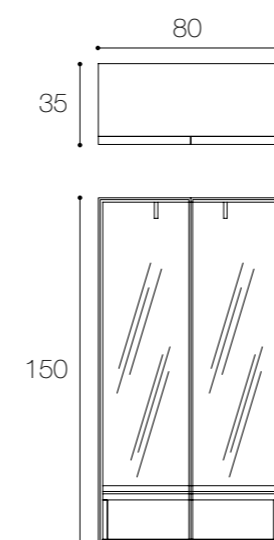

Wall-hung bathroom wardrobe column with double hinged doors. Composition in 80 cm width, 150 cm height and 35 cm depth, equipped with bilateral internal LED lighting that also acts as a courtesy light. Double shelves and double fully extractable drawers. The structure and drawers are available in the wooden finishes and in the glossy and matt lacquers at catalogue. Doors and shelves with frame in matt black aluminum and smoke grey glass. In line with the company's DNA, Butler is the expression of cutting-edge design, supported by solid technological know-how.

Larghezza / Length (L)
80 cm

Altezza / Height
150 cm

Profondità / Depth
35 cm

● Colori disponibili / Available colors — p. 81

Colonna guardaroba da bagno sospesa a parete con doppia anta a battente. Composizione con larghezza 80 cm, altezza 150 cm e profondità 35 cm, dotata di illuminazione LED interna bilaterale che funge anche da luce di cortesia. Porta accappatoi e cassetto completamente estraibile. La struttura e i cassetti sono disponibili nelle finiture legno e nelle laccature lucide e opache a catalogo. Anta e ripiani con frame in alluminio nero opaco e vetro dark grey. Le linee essenziali e squadrate esaltano la selezione di materiali raffinati e lavorazioni artigianali di precisione.

Wall-hung bathroom wardrobe column with double hinged doors. Composition in 80 cm width, 150 cm height and 35 cm depth, equipped with bilateral internal LED lighting that also acts as a courtesy light. Robe hook and fully removable drawer. The structure and drawers are available in the wooden finishes and in the glossy and matt lacquers at catalogue. Doors and shelves with frame in matt black aluminum and smoke grey glass. The essential and squared lines enhance the selection of refined materials and precision craftsmanship.