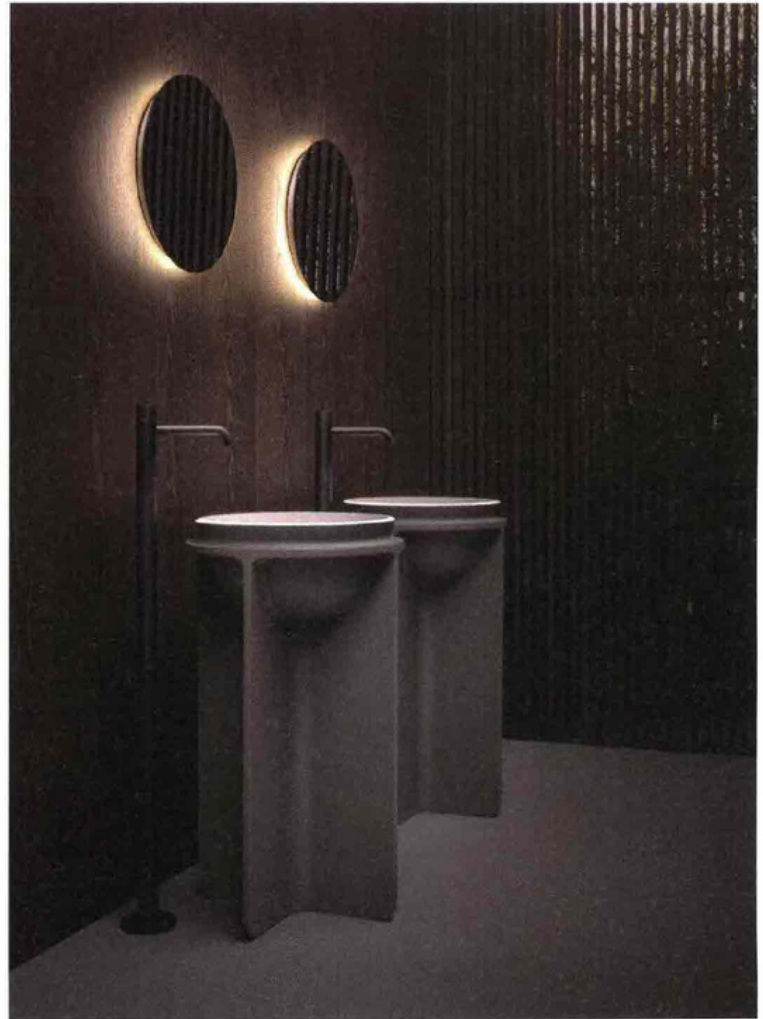

*Standing tall*

*A floor-mounted tap is an easy way to make a statement without shouting. Whether it's to accompany your bath or basin, the elongated stem of such mixers will add a sophisticated touch to your bathroom - quenching your thirst for both form and function*

RIGHT Acquifero washbasin mixer and Controstampo freestanding washbasin with design by Dario Gaudio + Vittorio Venezia, both Falper

"RAISE YOUR TAP GAME WITH A FLOOR-MOUNTED ALTERNATIVE"