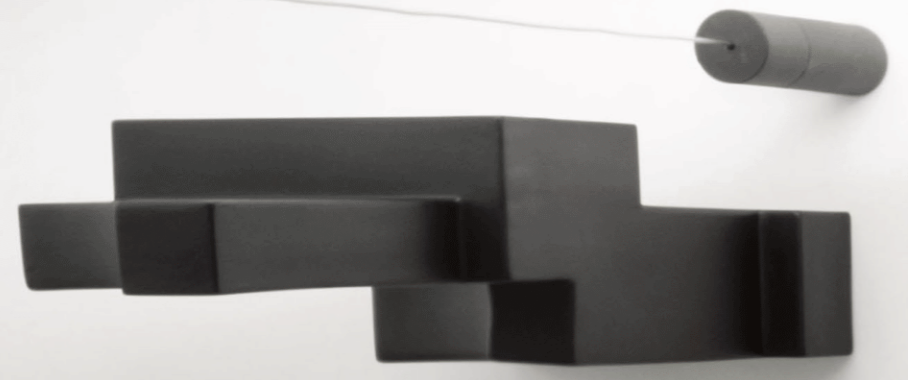

Architect Victor Vasilev bases his design research process on a few consolidated touchstones. His apparently unembellished style conceals a poetic heart, and a desire to experiment and to surprise, although geometry remains his guiding concept. He has collaborated with Falper since 2018, receiving several international awards during these years.

## ECCENTRICO

---

L'evoluzione dell'iconica collezione Eccentrico si arricchisce della nuova lavorazione a doghe, realizzata su massello di legno. Questa ulteriore sofisticazione completa il lavabo freestanding, conferendo anche al cilindro di sostegno il carattere di eccellenza che contraddistingue l'intero progetto, sarà adottata anche sulle ante dei mobili porta lavabo.

The evolution of the iconic Eccentrico collection now features wooden slats enhancing solid wood. This further sophistication completes the free-standing washbasin, also giving the support cylinder the character of excellence that distinguishes the entire project, it will also be adopted on the doors of the washbasin cabinets.