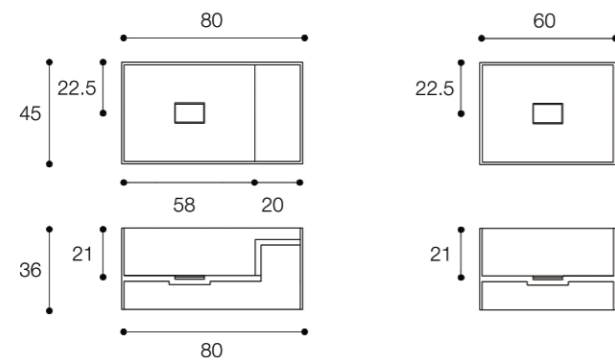

Accanto alla millenaria ceramica, il Solid Surface è un materiale innovativo facilmente pulibile, ripristinabile e riciclabile.

An alternative to classic ceramics, Solid Surface is an innovative, easy-to-clean, restorable and recyclable material.