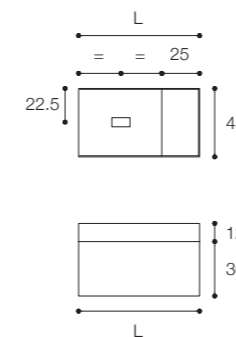

Larghezza / Length (L)
80 - 100 - 120 cm

Altezza / Height
36 cm

Profondità / Depth
45 cm

Listino prezzi / Price list — p. 35

● Colori disponibili / Available colors — p. 100 - 101