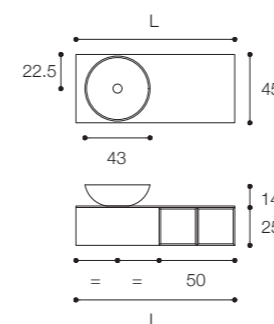

Cabinet unit with countertop washbasin 80 x 45 x h 25 cm with ample drawerspace and open compartment. Ciotola 43-cm Washbasin and top with drip-catching edge in Cristalplant Bio Active. Round backlit mirror, diameter 45 cm. Finishes in photo: from upper left, White washbasin with White drawer and Natural Walnut open compartment; White washbasin with Gravel drawer and Natural Walnut open compartment; Terracotta washbasin with Ash drawer and Alpi Sienna Cherry open compartment; Limestone washbasin with Limestone drawer and Alpi White open compartment.

Larghezza / Length (L)
80 - 100 cm
Altezza / Height
25 cm
Profondità / Depth
45 cm

Listino prezzi / Price list — p. 31
● Colori disponibili / Available colors — p. 100 - 101

Rappresentativa delle numerose soluzioni con lavabo sopra piano e top con bordo salvagoccia disponibili nella collezione, questa composizione è realizzata con elementi h 25. In foto: lavabo ciotola 43 e top sp 1 cm in Cristalplant Bio Active, cassettera in Grigio Exclusive con apertura push e vano a giorno in Rovere Solid Skin. Dimensioni: cm 120 x 45 x h 25

Representative of the many options for countertop washbasins and tops with drip-catching edge available in the collection, this composition is made with 25 cm h elements. In the photo: Ciotola 43 washbasin and top 1 cm thick in Cristalplant Bio Active, drawer unit in Exclusive Gray with push opening and open compartment in Solid Skin Oak. Dimensions: 120 x 45 x h 25 cm

Larghezza / Length (L)

120 - 140 cm

Altezza / Height

25 cm

Profondità / Depth

45 cm

Listino prezzi / Price list — p. 31

● Colori disponibili / Available colors — p. 100 - 101