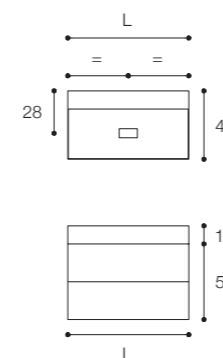

Larghezza / Length (L)
60 - 80 - 100 - 120 cm

Altezza / Height
50 cm

Profondità / Depth
45 cm

Listino prezzi / Price list — p. 40

● Colori disponibili / Available colors — p. 100 - 101