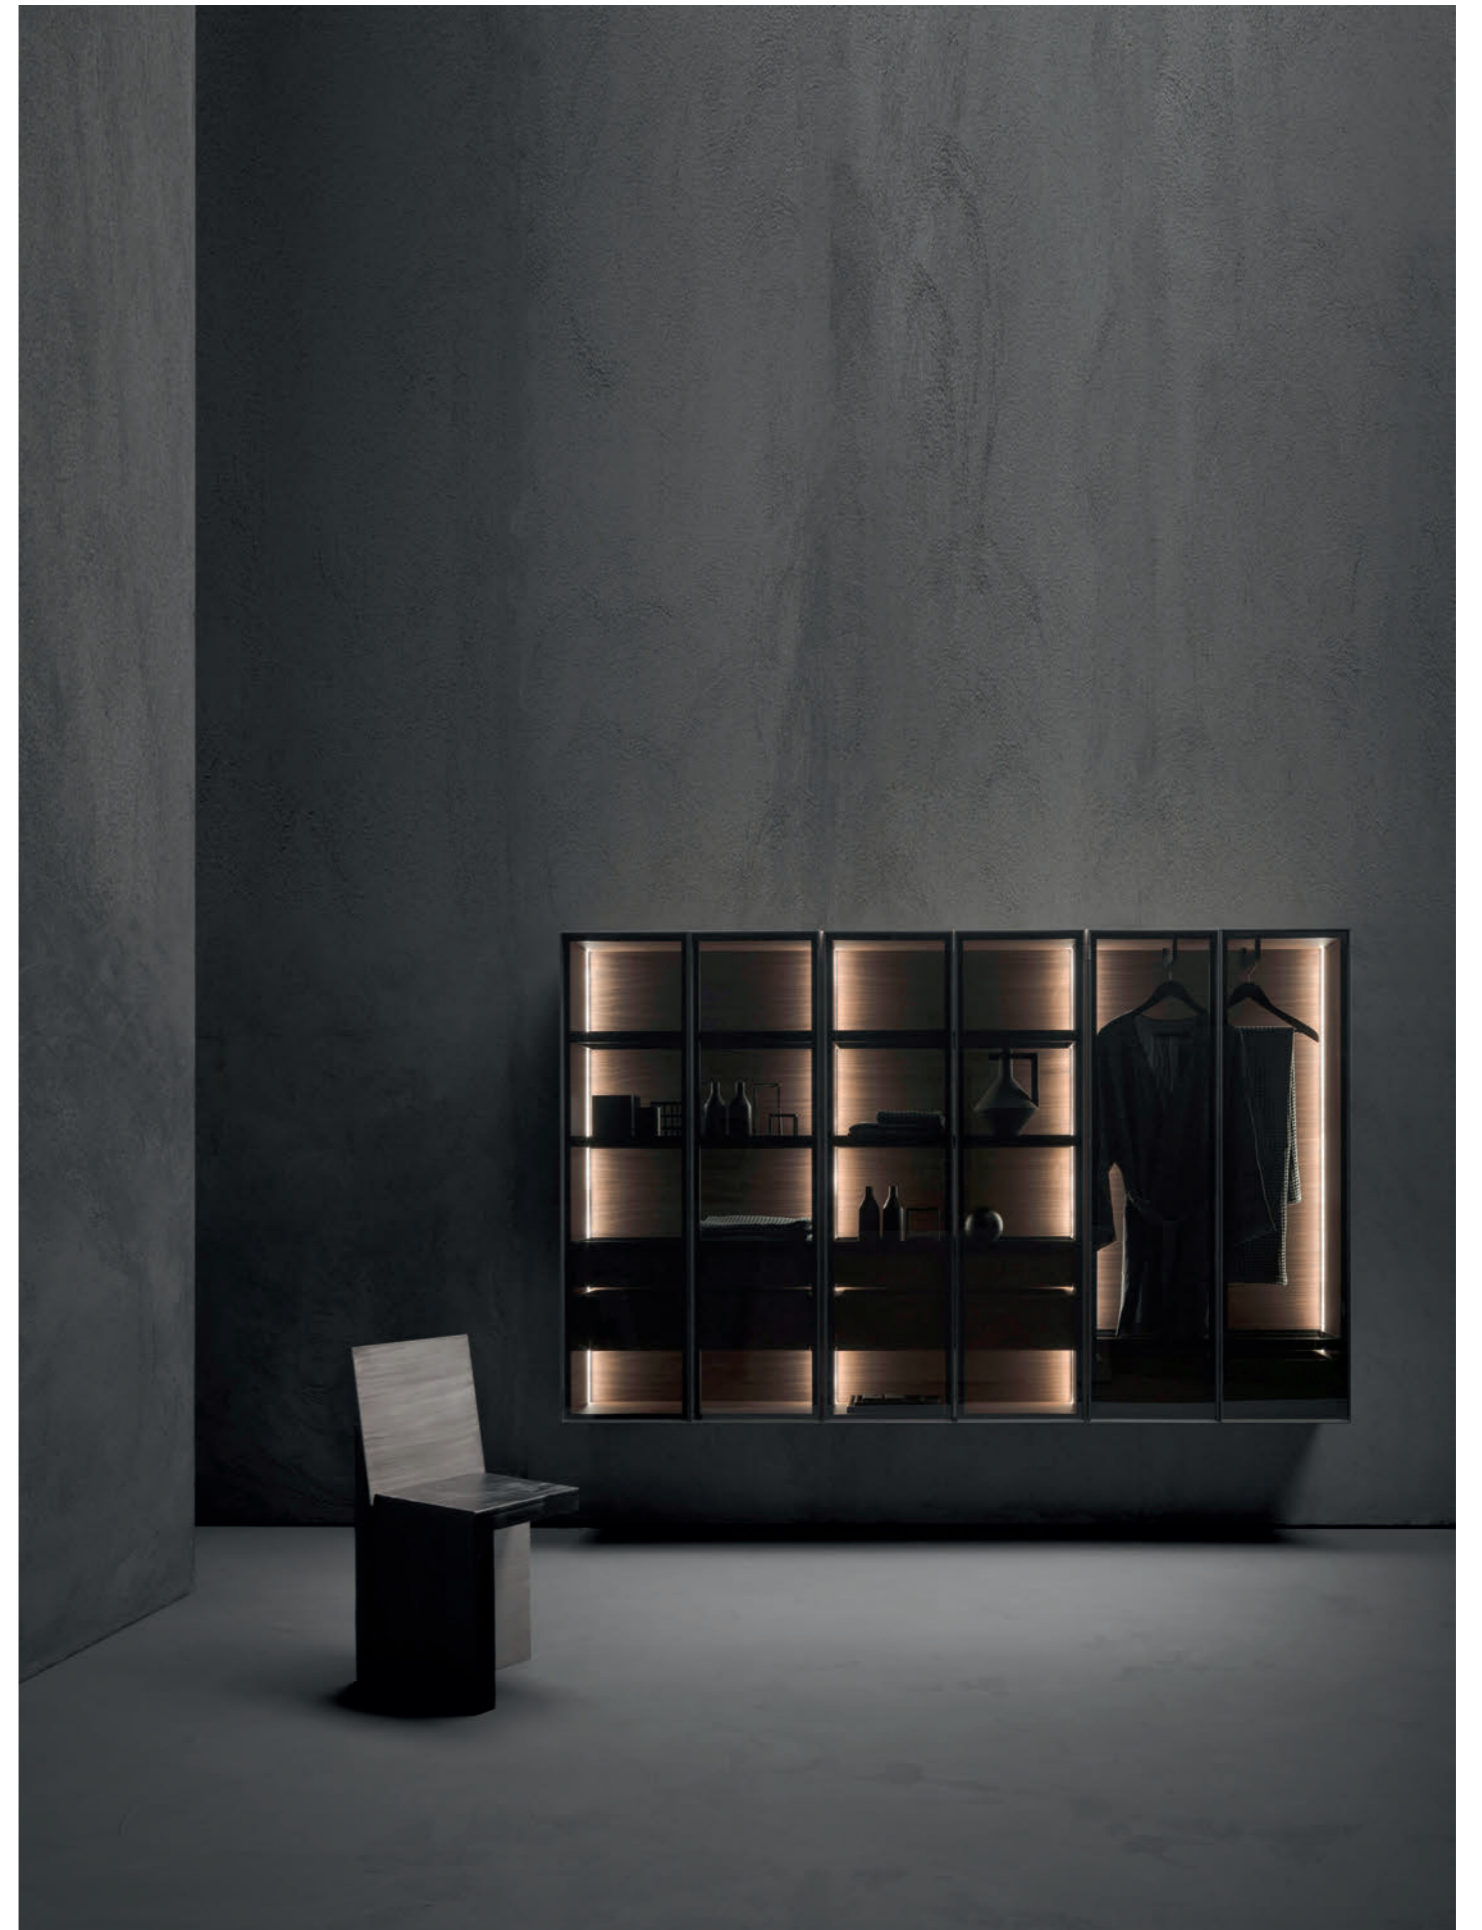

BUTLER
ANDREA FEDERICI