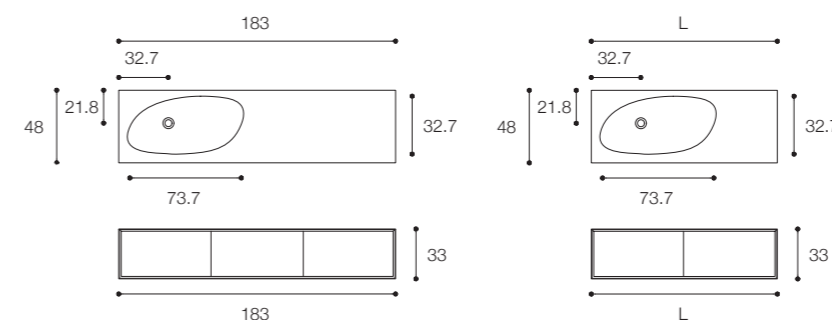

SHAPE EVO

DESIGN FALPER + MICHAEL SCHMIDT

Mobile Shape Evo con cassetti e maniglia a gola. In foto: mobile con lavabo Mod. Shape integrato in Cristalplant Bio Active, struttura in finitura Bianco opaco. Dimensioni cm 183 x 48 x h 33.

Shape Evo furniture with drawers and groove handle. Photo: furniture with Shape built-in washbasin in Cristalplant Bio Active, structure in matt White finish. Dimensions cm 183 x 48 x h 33.

Larghezza / Length (L)
93 - 123 - 153 - 183 cm