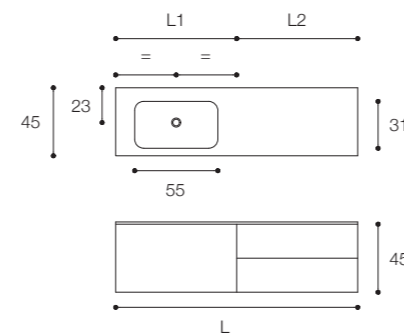

Mobile Viaveneto G con tre cassetti e maniglie a gola in finitura Bianco laccato opaco da cm 160 x 45 x h 45 con piano con lavabo integrato Round Soft in Cristalplant Bio Active.

Viaveneto G unit with three drawers and groove handle in matt White lacquered finish measuring 160 x 45 x h 45 cm with Round Soft built-in washbasin in Cristalplant Bio Active.

Larghezza / Length (L)
L 120 - 140 - 160 - 180 cm
L1 80 - 90 cm
L2 40 - 90 cm

Altezza / Height
45 cm

Profondità / Depth
45 cm

Listino prezzi / Price list — p. 150

Colori disponibili / Available colors — p. 188 - 191