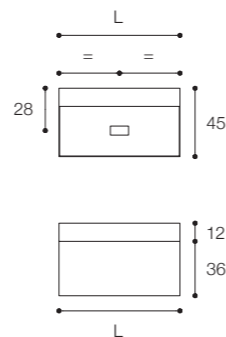

Mobile da cm 120 x 45 x h 36 con cassetto laccato Visone opaco e anta laterale in legno finitura Noce Naturale. Lavabo in Cristalplant Bio Active D8H da cm 120 x 45 x h 12 con ripiano laterale da 25 cm.

Unit with matt Mink lacquered drawer and side door in wood with Natural Walnut finish, dimensions 120 x 45 x h 36 cm. D8J 120 x 45 x h 12 cm washbasin in Cristalplant Bio Active with 25 cm side shelf.

Larghezza / Length (L)
80 - 100 - 120 cm

Altezza / Height
36 cm

Profondità / Depth
45 cm

Listino prezzi / Price list — p. 37

Colori disponibili / Available colors — p. 100 - 101 ●