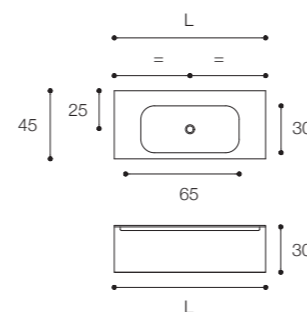

Edizione speciale della collezione Edge con frontali e fianchi in acciaio inox lavorati a mano disponibili in finitura Titanio, Onice, Rame e Ottone Satinato.

Special edition of the Edge collection, with handmade stainless steel fronts and sides, available in Titanium, Onyx, Copper and Brushed Brass finishes.

Larghezza / Length (L)
80 - 100 - 120 - 140 - 160 cm

Altezza / Height
30 cm

Profondità / Depth
45 cm

Listino prezzi / Price list — p. 311

Colori disponibili / Available colors — p. 252 - 253