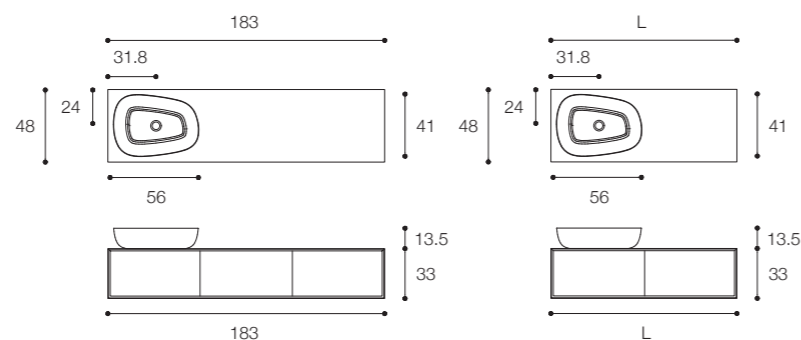

Shape Evo furniture with countertop side basin, top in Cristalplant Bio Active, drawers and groove handle. Photo: Handmade countertop basin in matt Cristalplant Bio Active, matt White unit and Canaletto Walnut drawers. Dimensions cm 183 x 48 x h 33.

Larghezza / Length (L)
93 - 123 - 153 - 183 cm

Altezza / Height
33 cm

Profondità / Depth
48 cm

Listino prezzi / Price list — p. 262 - 263

Colori disponibili / Available colors — p. 208 - 211 ●

Mobile Shape Evo con doppio lavabo in appoggio laterale, top in Cristalplant Bio Active, cassetti e maniglia a gola. In foto: doppio lavabo in appoggio mod. Handmade in Cristalplant Bio Active opaco, mobile Bianco opaco e cassetti in Noce Canaletto. Dimensioni cm 183 x 48 x h 33.

Shape Evo cabinet unit with double countertop side washbasin, top in Cristalplant Bio Active, drawers and groove handle. In the photo: double countertop washbasin mod. Handmade in Cristalplant Bio Active matt finish, White matte cabinet unit and Canaletto Walnut drawers. Dimensions 183 x 48 x h 33 cm.

Larghezza / Length (L)
183 cm

Altezza / Height
33 cm

Profondità / Depth
48 cm

Listino prezzi / Price list — p. 263

Colori disponibili / Available colors — p. 208 - 211 ●