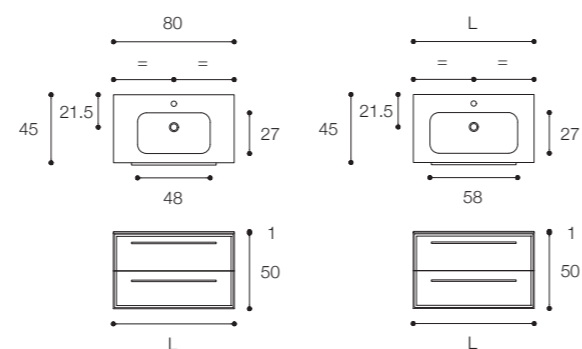

Composizione con base a due cassetti in finitura Bianco opaco e piano con lavabo 7.0 in Ceramilux.
Dimensioni cm 120 x 45 x h 50

Composition with two drawer unit in matt White finish and top with built-in basin 7.0 in Ceramilux.
Dimensions cm 120 x 45 x h 50

Larghezza / Length (L)
80 - 100 - 120 cm

Altezza / Height
50 cm

Profondità / Depth
45 cm

Listino prezzi / Price list — p. 10

Colori disponibili / Available colors — p. 47