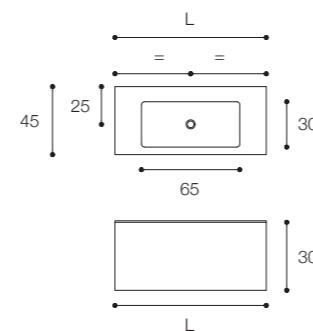

Composizione con lavabo centrale e mobile ad un cassetto, maniglia gola, top in vetro con lavabo integrato.
In foto: top in vetro Bianco lucido, mobile laccato Bianco lucido.
Dimensioni cm 80 x 45 x h 30

Composition with central basin and furniture with one drawer, groove handle, glass top with built-in basin.
Photo: glossy White glass top, glossy White lacquered furniture.
Size 80 x 45 x h 30

Larghezza / Length (L)
80 - 100 - 120 - 140 - 160 cm

Altezza / Height
30 cm

Profondità / Depth
45 cm

Listino prezzi / Price list — p. 121

Colori disponibili / Available colors — p. 188 - 191