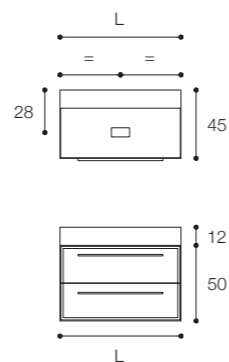

Composizione con base a due cassetti in finitura Grigio Poggia e lavabo D7H in appoggio in Cristalplant Bio Active.
Dimensioni cm 80 x 45 x h 50

Composition with two drawer unit and D7H countertop basin in Cristalplant Bio Active in Rain Grey finish.
Dimensions cm 80 x 45 x h 50.

Larghezza / Length (L)
60 - 80 - 100 - 120 cm

Altezza / Height
50 cm

Profondità / Depth
45 cm

Listino prezzi / Price list — p. 11

Colori disponibili / Available colors — p. 47