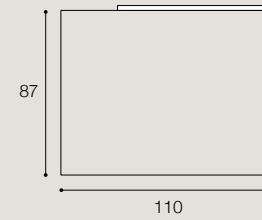

Rubinetteria / Taps

PVD Nero /
Black PVD