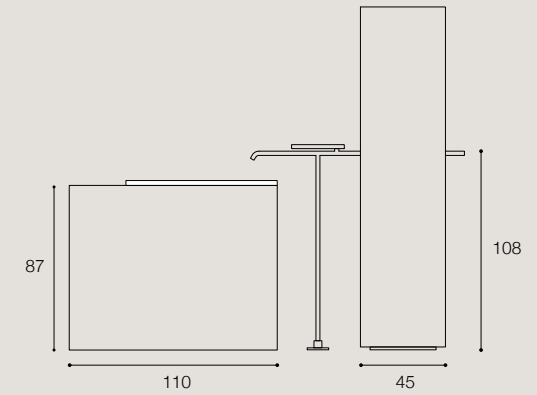

Rubinetteria / Taps

PVD Nero /
Black PVD