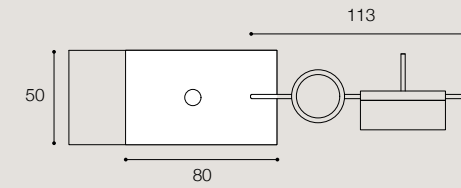

Rubinetteria / Taps

PVD Nero /
Black PVD