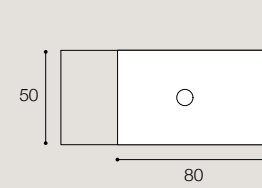

Rubinetteria / Taps

PVD Nero /
Black PVD