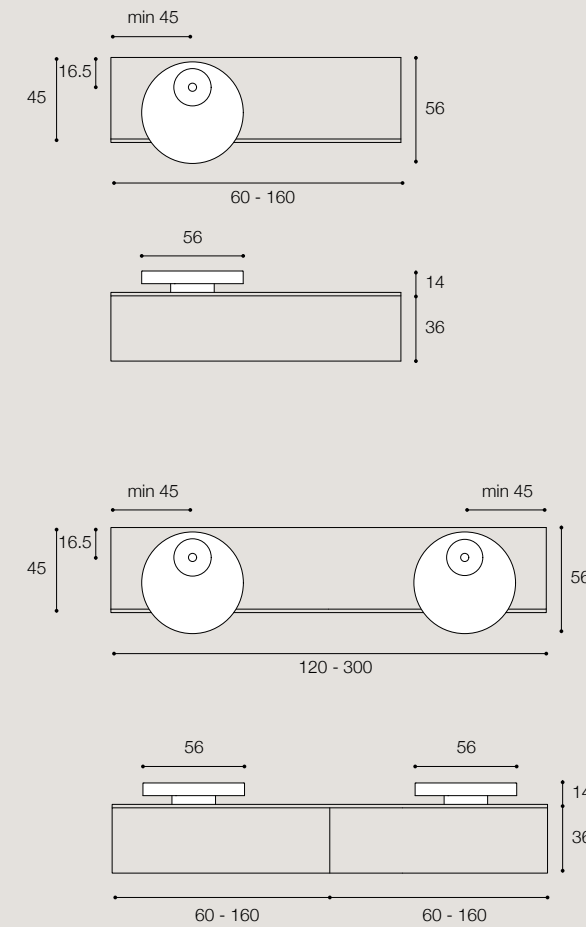

Maniglia / Handle

Metallo / Metal