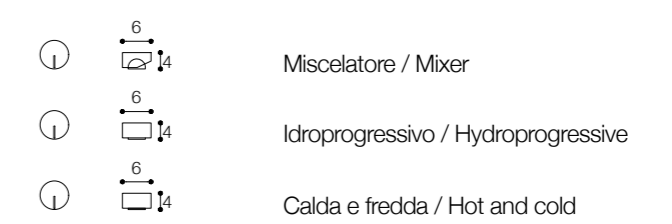

Gruppo lavabo /
Washbasin set

monofori piano / single hole deck mounted mixer

monofori lavabo terra / single hole floor mounted mixers and spouts

ACQUIFERO elements

Bocche di erogazione /
Spouts

Da sinistra a destra /
From left to right:

ARCO
UNO
ZERO

ACQUIFERO elements

Bocche di erogazione a parete /
Wall mounted spouts

Comandi parete / Wall mounted flow controls

Comandi piano / Deck mounted flow controls

ACQUIFERO

Soffioni doccia /
Shower heads