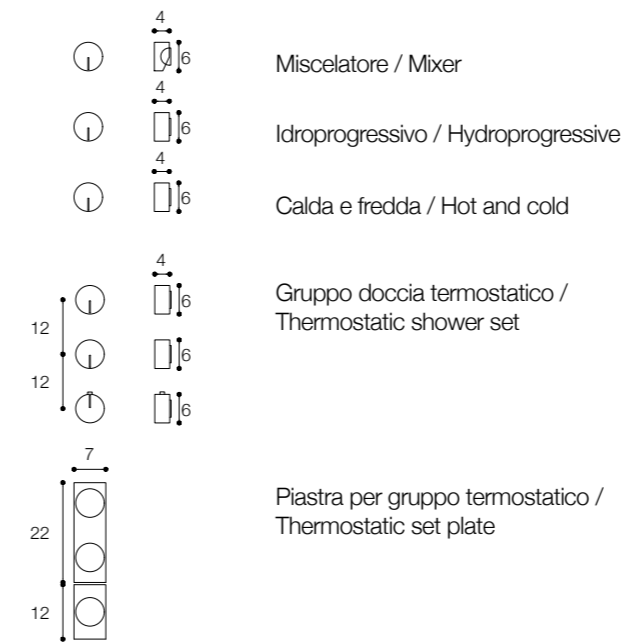

Listino prezzi / Price list — p. 648

● Colori disponibili / Available colors — p. 335

ACQUIFERO

Rubinetteria completa /
Tap range

Parete / Wall mounted

Piano / Deck mounted

ACQUIFERO

Gruppo vasca /
Bathtub set

Vasca a parete / Wall mounted

Bordo vasca / Bath mounted

ACQUIFERO

Gruppo doccia /
Shower set

Gruppo doccia / Shower set

Bidet / Bidet

Optional ghiera a parete /
Optional wall plate cover flange

ACQUIFERO

Gruppo lavabo /
Washbasin set

monofori piano / single hole deck mounted mixer

monofori lavabo terra / single hole floor mounted mixers and spouts

ACQUIFERO elements

Bocche di erogazione /
Spouts

Da sinistra a destra /
From left to right:

ARCO
UNO
ZERO

ACQUIFERO elements

Bocche di erogazione a parete /
Wall mounted spouts

Comandi parete / Wall mounted flow controls

Comandi piano / Deck mounted flow controls

ACQUIFERO

Soffioni doccia /
Shower heads