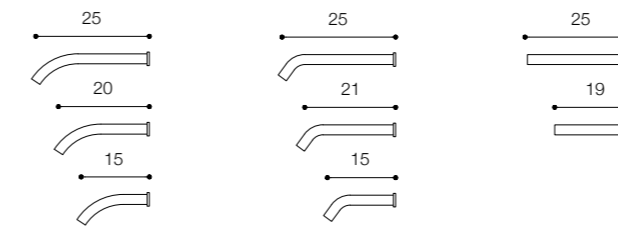

ACQUIFERO elements

Bocche di erogazione a parete /
Wall mounted spouts