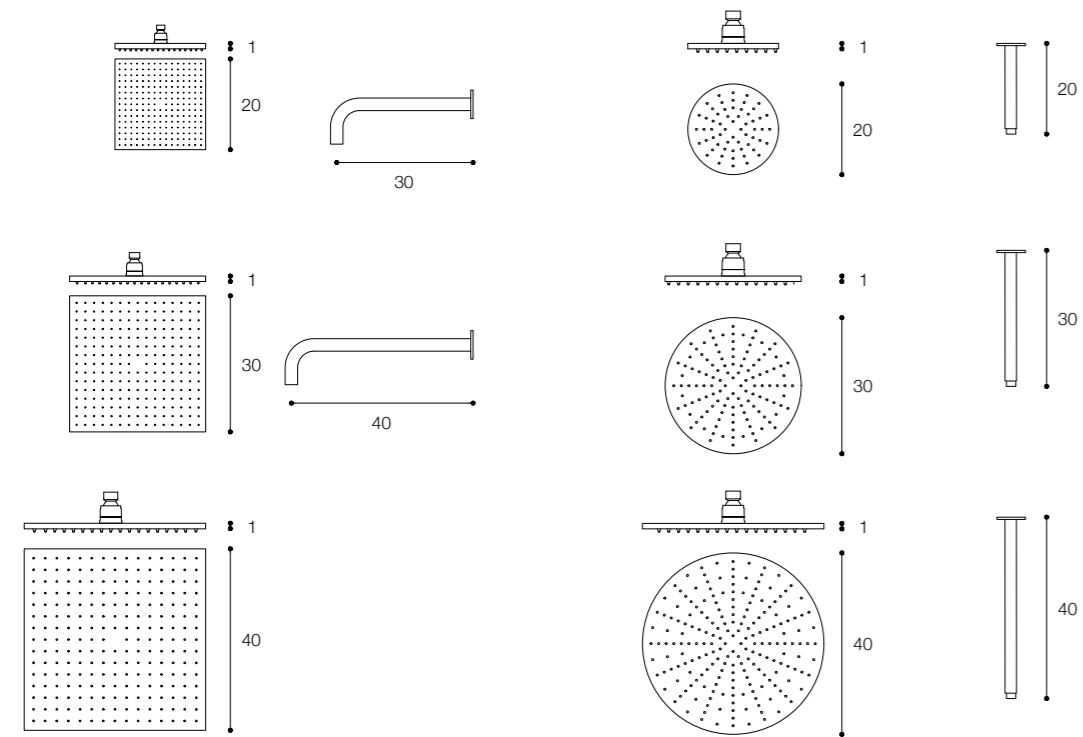

Gruppo lavabo /
Washbasin set

monofori piano / single hole deck mounted mixer

monofori lavabo terra / single hole floor mounted mixers and spouts

ACQUIFERO elements

Bocche di erogazione /
Spouts

Da sinistra a destra /
From left to right:

ARCO
UNO
ZERO

ACQUIFERO elements

Bocche di erogazione a parete /
Wall mounted spouts

Comandi parete / Wall mounted flow controls

Comandi piano / Deck mounted flow controls

ACQUIFERO

Soffioni doccia /
Shower heads