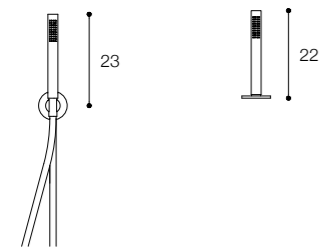

ACQUIFERO

Soffioni doccia /
Shower heads

Doccette / Hand showers

ACQUIFERO

Materiali e finiture /
Materials and finishings

Finiture su acciaio inox aisi 316 / Finishings on aisi 316 stainless steel

Finiture su acciaio inox aisi 316 / Finishings on aisi 316 stainless steel