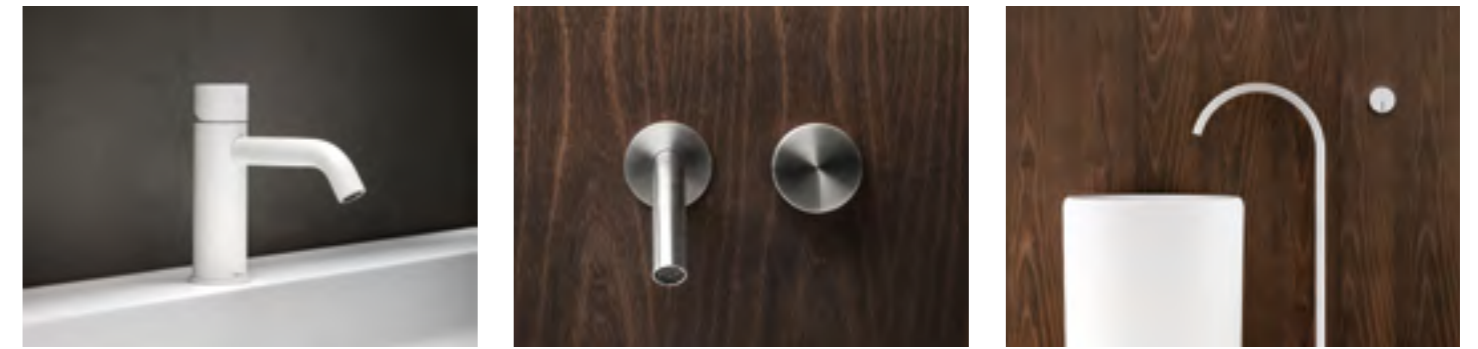

ACQUIFERO

Materiali e finiture /
Materials and finishings

Finiture su acciaio inox aisi 316 / Finishings on aisi 316 stainless steel