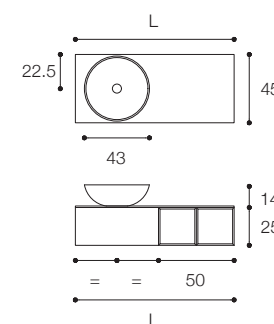

Cabinet unit with countertop washbasin 80 x 45 x h 25 cm with ample drawerspace and open compartment. Ciotola 43-cm Washbasin and top with drip-catching edge in Cristalplant Bio Active. Round backlit mirror, diameter 45 cm. Finishes in photo: from upper left, White washbasin with White drawer and Natural Walnut open compartment; White washbasin with Gravel drawer and Natural Walnut open compartment; Terracotta washbasin with Ash drawer and Alpi Sienna Cherry open compartment; Limestone washbasin with Limestone drawer and Alpi White open compartment.

Larghezza / Length (L)
80 - 100 cm

Altezza / Height
25 cm

Profondità / Depth
45 cm

Listino prezzi / Price list — p. 31

● Colori disponibili / Available colors — p. 100 - 101

Rappresentativa delle numerose soluzioni con lavabo soprapiano e top con bordo salvagoccia disponibili nella collezione, questa composizione è realizzata con elementi h 25. In foto: lavabo ciotola 43 e top sp 1 cm in Cristalplant Bio Active, cassetiera in Grigio Exclusive con apertura push e vano a giorno in Rovere Solid Skin. Dimensioni: cm 120 x 45 x h 25

Representative of the many options for countertop washbasins and tops with drip-catching edge available in the collection, this composition is made with 25 cm h elements. In the photo: Ciotola 43 washbasin and top 1 cm thick in Cristalplant Bio Active, drawer unit in Exclusive Gray with push opening and open compartment in Solid Skin Oak. Dimensions: 120 x 45 x h 25 cm

Larghezza / Length (L)

120 - 140 cm

Altezza / Height

25 cm

Profondità / Depth

45 cm

Listino prezzi / Price list — p. 31

● Colori disponibili / Available colors — p. 100 - 101