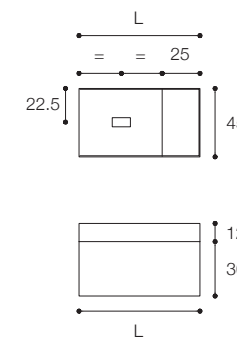

Representative of the many options for countertop washbasins and tops with drip-catching edge available in the collection, this composition is made with 25 cm h elements. In the photo: Ciotola 43 washbasin and top 1 cm thick in Cristalplant Bio Active, drawer unit in Exclusive Gray with push opening and open compartment in Solid Skin Oak. Dimensions: 120 x 45 x h 25 cm

Larghezza / Length (L)

120 - 140 cm

Altezza / Height

25 cm

Profondità / Depth

45 cm

Listino prezzi / Price list — p. 31

● Colori disponibili / Available colors — p. 100 - 101

Mobile con cassetto da cm 80 x 45 x h 25 con maniglia a gola e lavabo D8H in Cristalplant Bio Active con ripiano laterale da 25 cm. Finitura Grigio Londra.

Unit with 80 x 45 x h 25 cm drawer with groove handle and D8H washbasin in Cristalplant Bio Active with 25 cm side shelf. London Grey finish.

Larghezza / Length (L)
80 - 100 - 120 cm

Altezza / Height
36 cm

Profondità / Depth
45 cm

Listino prezzi / Price list — p. 35

● Colori disponibili / Available colors — p. 100 - 101

Mobile da cm 80 x 45 x h 36 con cassetto in finitura nero opaco con vano laterale a giorno in legno finitura a olio rovere solid skin.