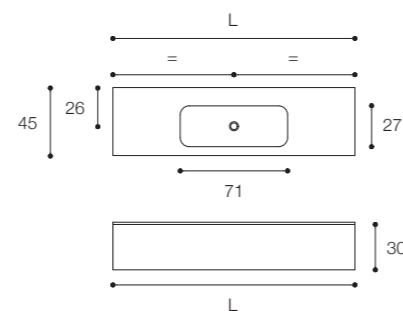

Larghezza / Length
80 - 100 - 120 - 140 - 160 cm

Altezza / Height
30 cm

Profondità / Depth
45 cm

Listino prezzi / Price list — p. 125

Colori disponibili / Available colors — p. 188 - 191