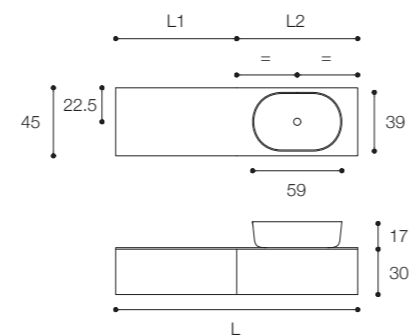

Viaveneto G elements composition consisting of double drawer unit in glossy White finish measuring 200 x 45 x h 30 cm, glossy White glass top measuring 200 x 45 x h1 and D8D Cristalplant Bio Active washbasin

Viaveneto G elements

Larghezza / Length (L1, L2, L)
L1, L2 min 60 cm - max 160 cm
L min 120 cm - max 300 cm

Altezza / Height (H)
30 - 45 - 60 cm

Profondità / Depth (P)
45 - 55 cm

Listino prezzi / Price list — p. 169

Colori disponibili / Available colors — p. 188 - 191

Composizione con lavabo centrale e mobile ad un cassetto, maniglia gola, top in vetro con lavabo integrato.
In foto: top in vetro Bianco lucido, mobile laccato Bianco lucido.
Dimensioni cm 80 x 45 x h 30

Composition with central basin and furniture with one drawer, groove handle, glass top with built-in basin.
Photo: glossy White glass top, glossy White lacquered furniture.
Size 80 x 45 x h 30

Larghezza / Length (L)
80 - 100 - 120 - 140 - 160 cm