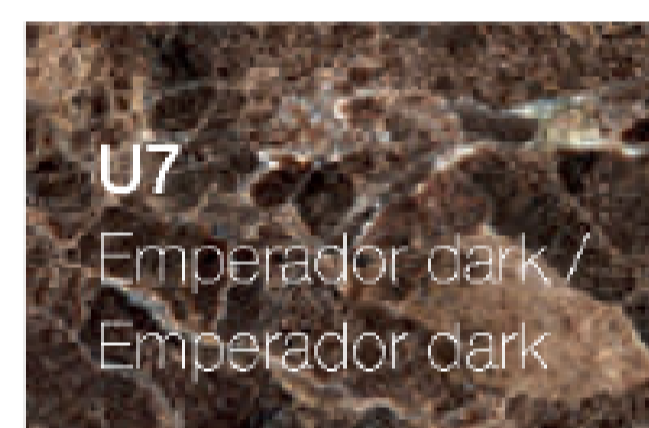

Marmi / Marbles