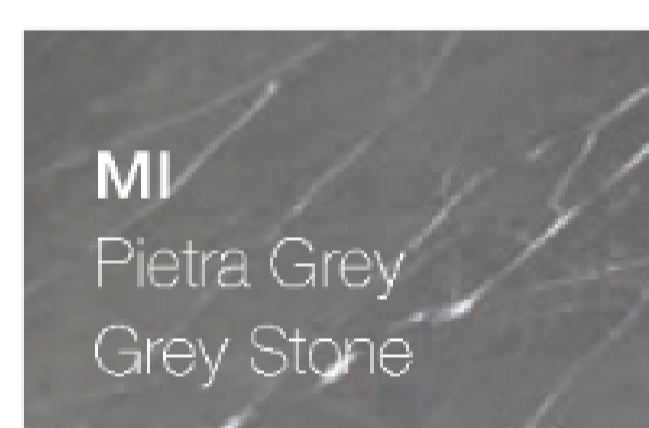

Marmi / Marbles