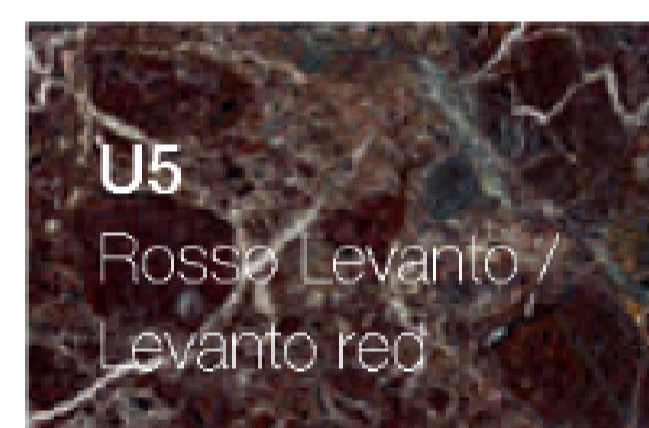

LAVABI DA PARETE WALL MOUNTED BASINS

Minimum

Minimum

Minimum

Cemento / Concrete

Marmi / Marbles

Monsieur

Cristalplant Bio Active

LAVABI DA PARETE WALL MOUNTED BASINS

Bowl

Ala

Wing

Cristalplant Bio Active

00
Bianco opaco
Matt White

Finiture opache per lavabi / Washbasins matt finishings

FC Calcare / Limestone	FD Ghiaia / Gravel	FH Biscotto / Cookie	FI Curry / Curry	FL Terracotta / Terracotta	FJ Mango / Mango	FK Rosso Jaipur / Jaipur red
C2 Creta / Clay	WD Terra / Earth	GL Grigio Londra London Grey	CD Argilla / Argilla	V1 Verde Comodoro Green Commodore	FT Blu Notte / Night blue	EY Grigio Exclusive Exclusive Grey
GF Grafite Graphite	N2 Nero Black					