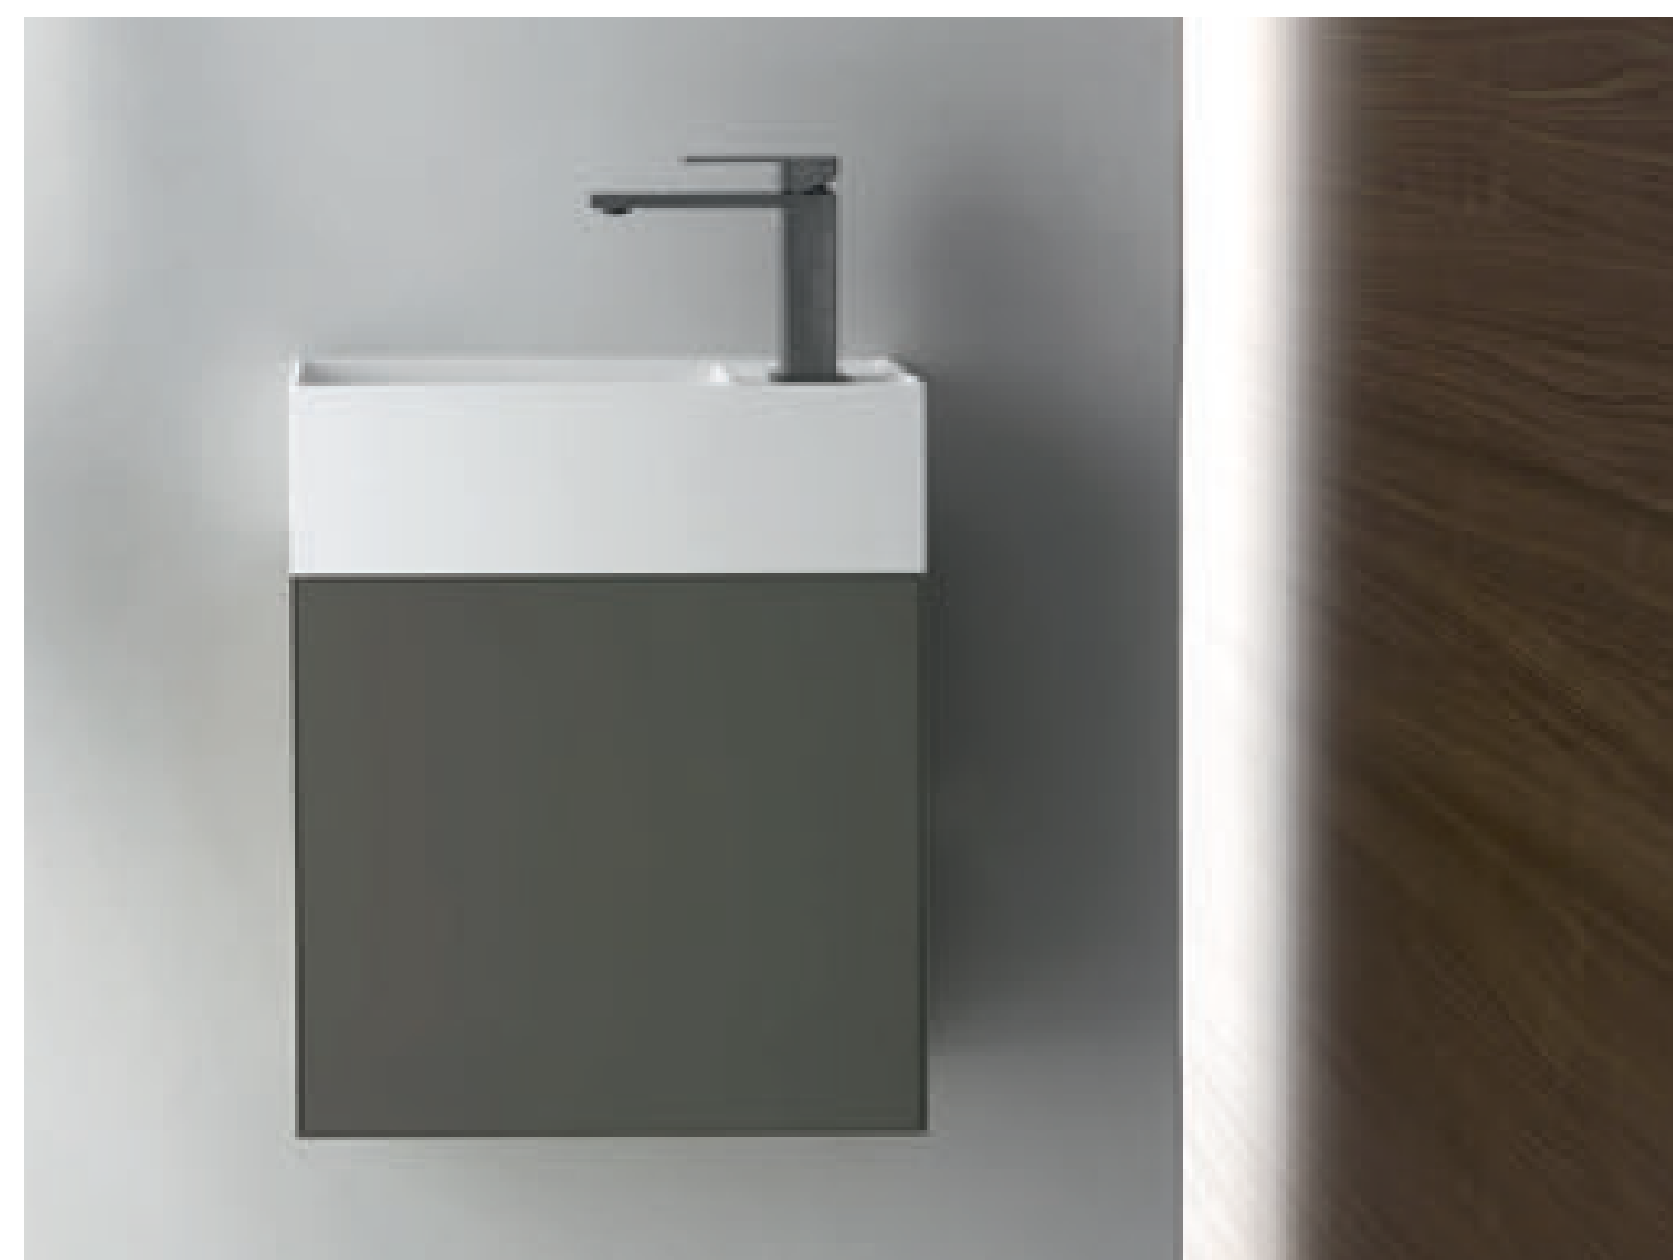

LAVAMANI HAND-WASH BASINS

Bowlino

Bauletto

Bauletto

Cristalplant Bio Active

00
Bianco opaco
Matt White

Finiture opache per lavabi / Washbasins matt finishings

FC Calcare / Limestone	FD Ghiala / Gravel	FH Biscotto / Cookie	FI Curry / Curry	FL Terracotta / Terracotta	FJ Mango / Mango	FK Rosso Jaipur / Jaipur red
C2 Creta / Clay	WD Terra / Earth	GL Grigio Londra London Grey	CD Argilla / Argilla	V1 Verde Comodoro Green Commodore	FT Blu Notte / Night blue	EY Grigio Exclusive Exclusive Grey
GF Grafite Graphite	N2 Nero Black					

Bagnamani

Finiture / Finishings

Cromo Chrome	Bianco White
------------------------	------------------------

LAVAMANI HAND-WASH BASINS

D5K + Base con anta / Unit with door

D5k + Base a giorno / Unit with open compartment